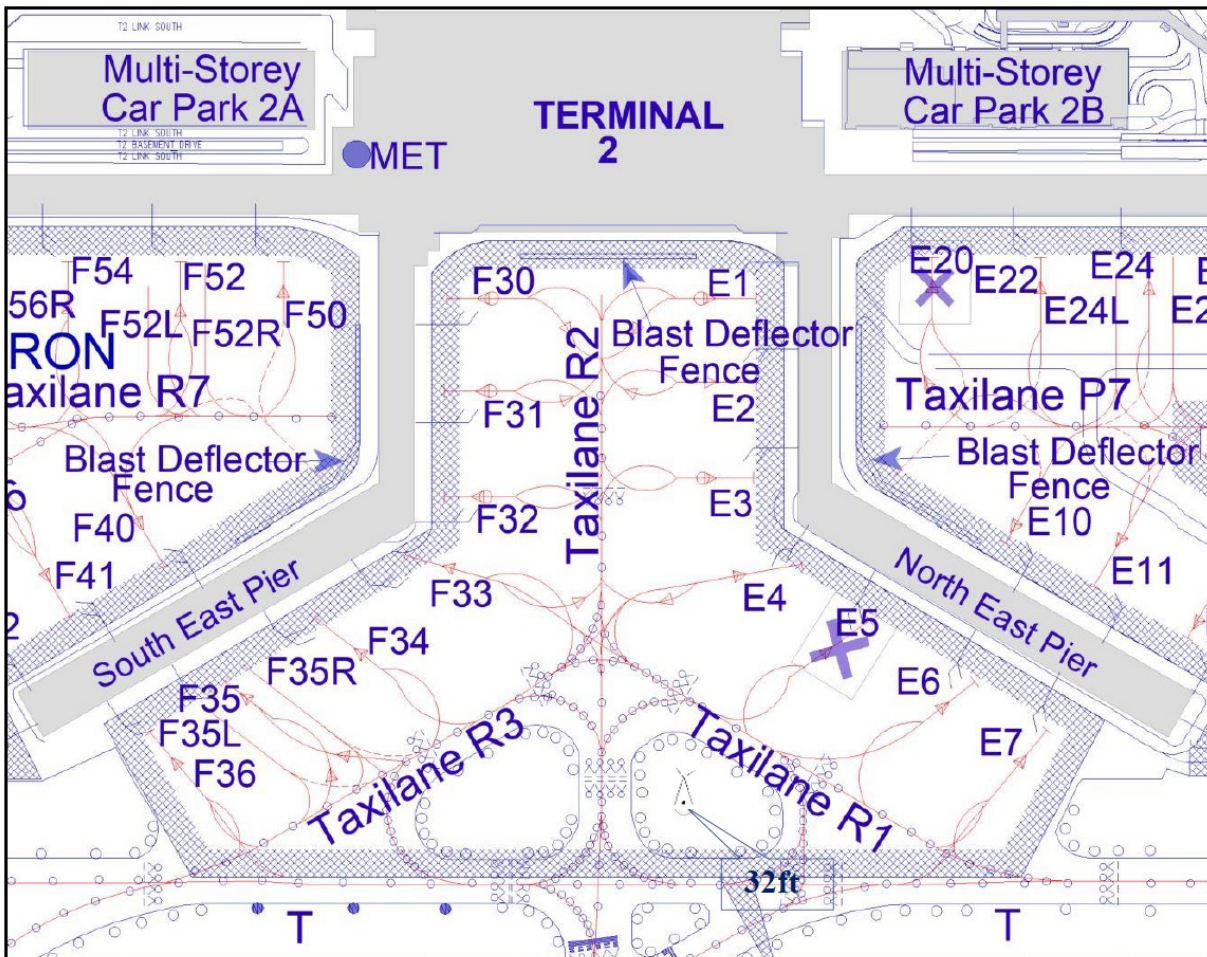

SINGAPORE CHANGI AIRPORT – STEEL FRAME

With effect from 2201170100/2412170800 one steel frame, height 32ft AMSL, erected at 012114.75N 1035935.42E (distance 57m from Taxiway T centreline and 58m from Taxiway R2 centreline). Steel frame marked and lighted at night.