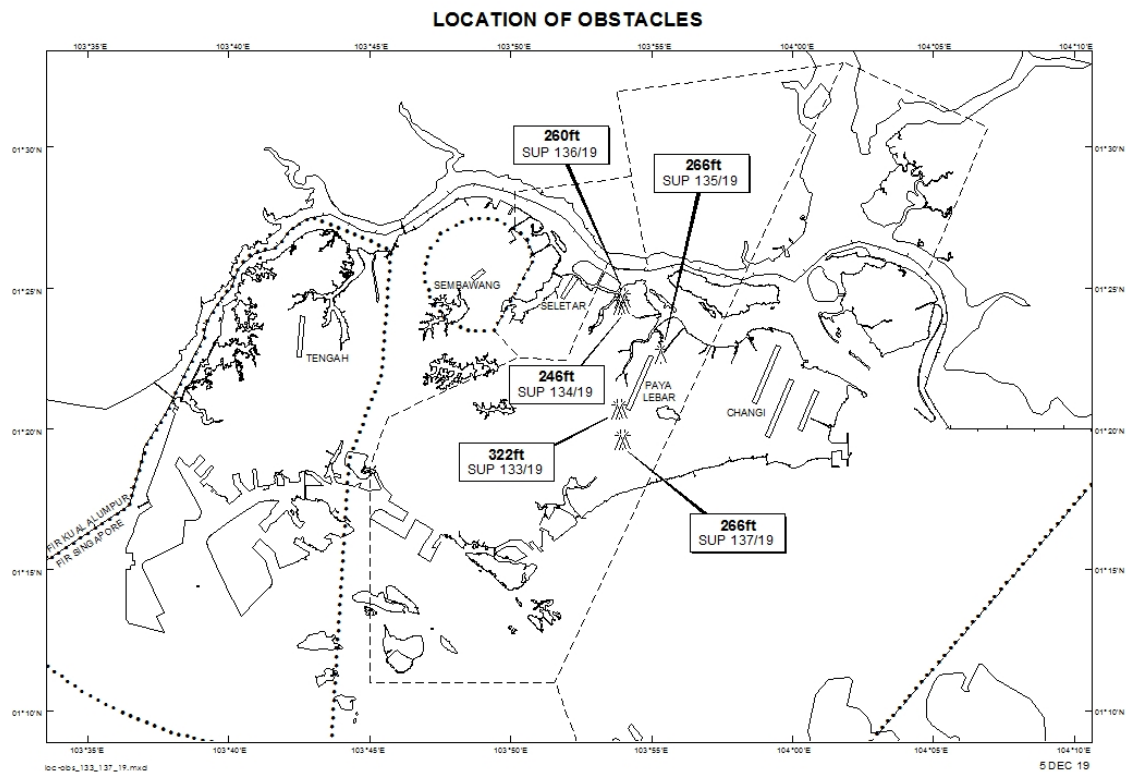

Email: caas_singaporeais@caas.gov.sgURL: www.caas.gov.sgURL: <https://aim-sg.caas.gov.sg>**AIP Supplement for
Singapore****AIP SUP
137/2019****Effective from 05 DEC 2019****/ 20 JUN 2020****Published on 05 DEC 2019****PAYA LEBAR AIRPORT – MOBILE CRANES**

WIE/2006201559 three mobile cranes, height 266ft AMSL, erected at 011936N 1035359E (bearing 186 degrees, distance 1.75nm from Paya Lebar ARP - within Paya Lebar Control Zone). Cranes marked and lighted at night. (AIP SUP 115/2019 dated 12/11/19 is hereby superseded.)