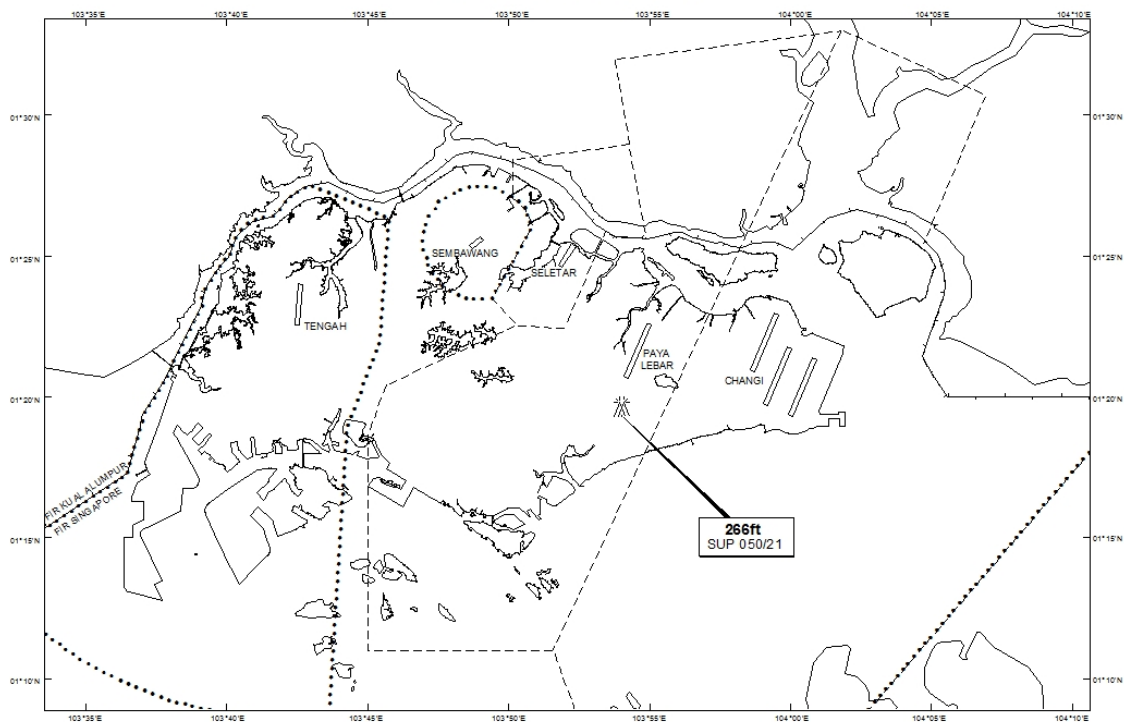

WIE/2206211559 six mobile cranes, height 266ft AMSL, erected at 011940N 1035401E (bearing 184.9 degrees, distance 1.68nm from Paya Lebar ARP - within Paya Lebar Control Zone). Cranes marked and lighted at night. (NOTAM A1398/21 dated 25/03/2021 is hereby superseded.)

**LOCATION OF OBSTACLES**

*PAGE INTENTIONALLY LEFT BLANK*