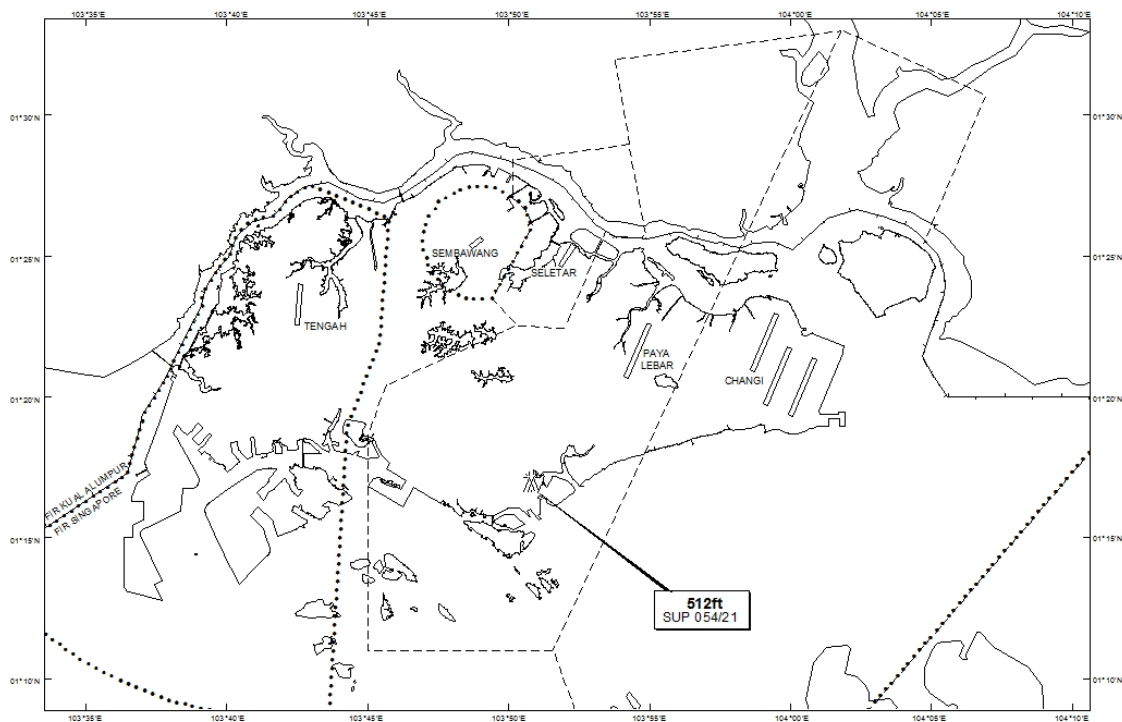

Email: caas_singaporeais@caas.gov.sgURL: www.caas.gov.sgURL: <https://aim-sg.caas.gov.sg>

AIP Supplement for Singapore

AIP SUP
054/2021

Effective from 08 APR 2021

/ 15 MAR 2022

Published on 08 APR 2021

PAYA LEBAR AIRPORT – LUFFING CRANES

WIE/2203151559 three luffing cranes, height 512ft AMSL, erected at 011659N 1035048E (bearing 218 degrees, distance 5.52nm from Paya Lebar ARP - within Paya Lebar Control Zone). Cranes marked and lighted at night. (NOTAM A1278/21 dated 17/03/2021 is hereby superseded.)

LOCATION OF OBSTACLES

PAGE INTENTIONALLY LEFT BLANK