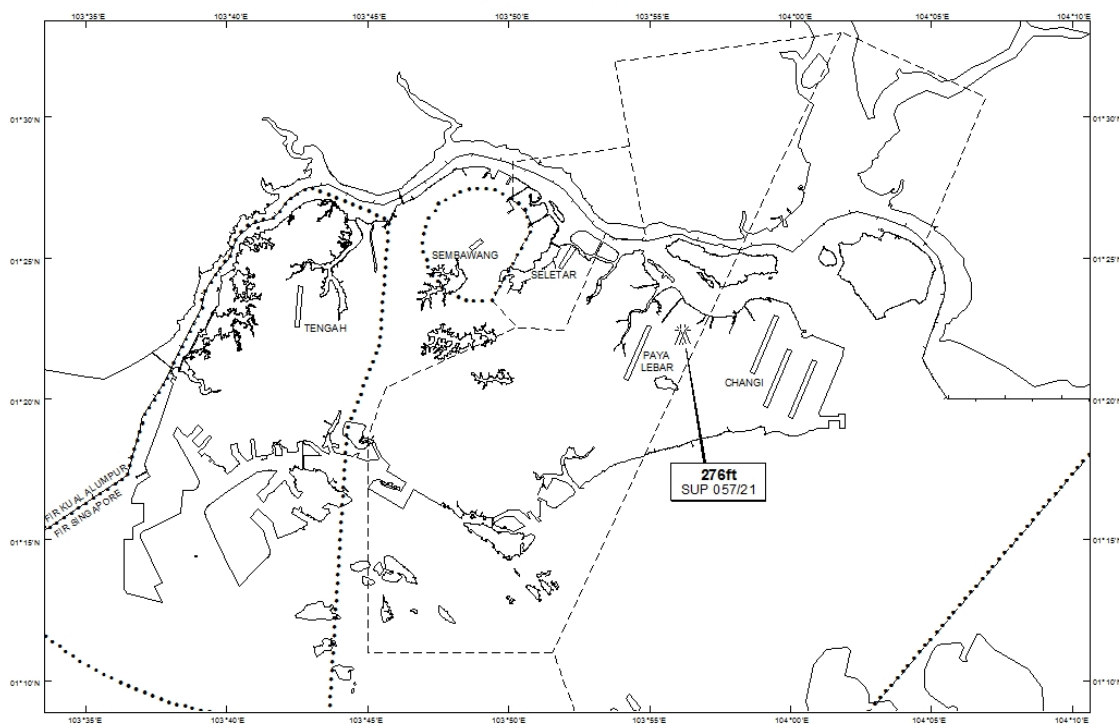

WIE/2203101559 eleven topless cranes, height 276ft AMSL, erected at 012216N 1035611E (bearing 65.5 degrees, distance 2.22nm from Paya Lebar ARP - within Paya Lebar Control Zone). Cranes marked and lighted at night. (NOTAM A1175/21 dated 09/03/2021 is hereby superseded.)

**LOCATION OF OBSTACLES**

*PAGE INTENTIONALLY LEFT BLANK*