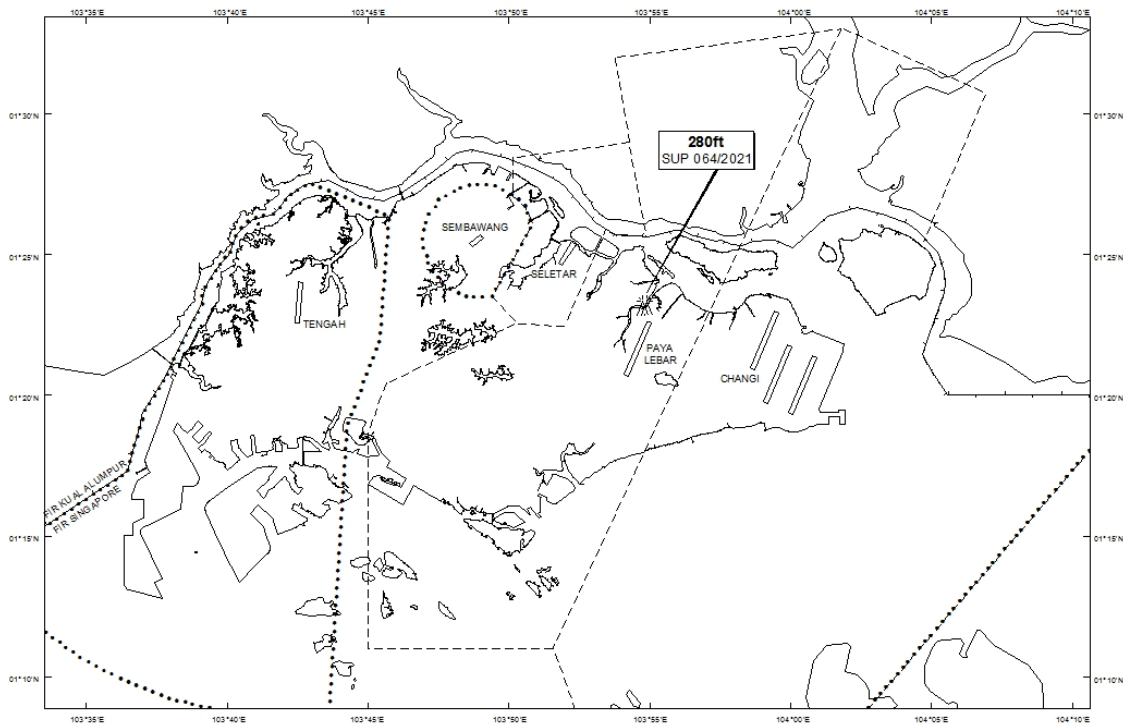

WIE/2204011559 twenty one topless cranes, height 280ft AMSL, erected at 012310N 1035448E (bearing 19.2 degrees, distance 1.93nm from Paya Lebar ARP - within Paya Lebar Control Zone). Cranes marked and lighted at night. (NOTAM A2120/21 dated 30/04/2021 is hereby superseded.)

**LOCATION OF OBSTACLES**

*PAGE INTENTIONALLY LEFT BLANK*