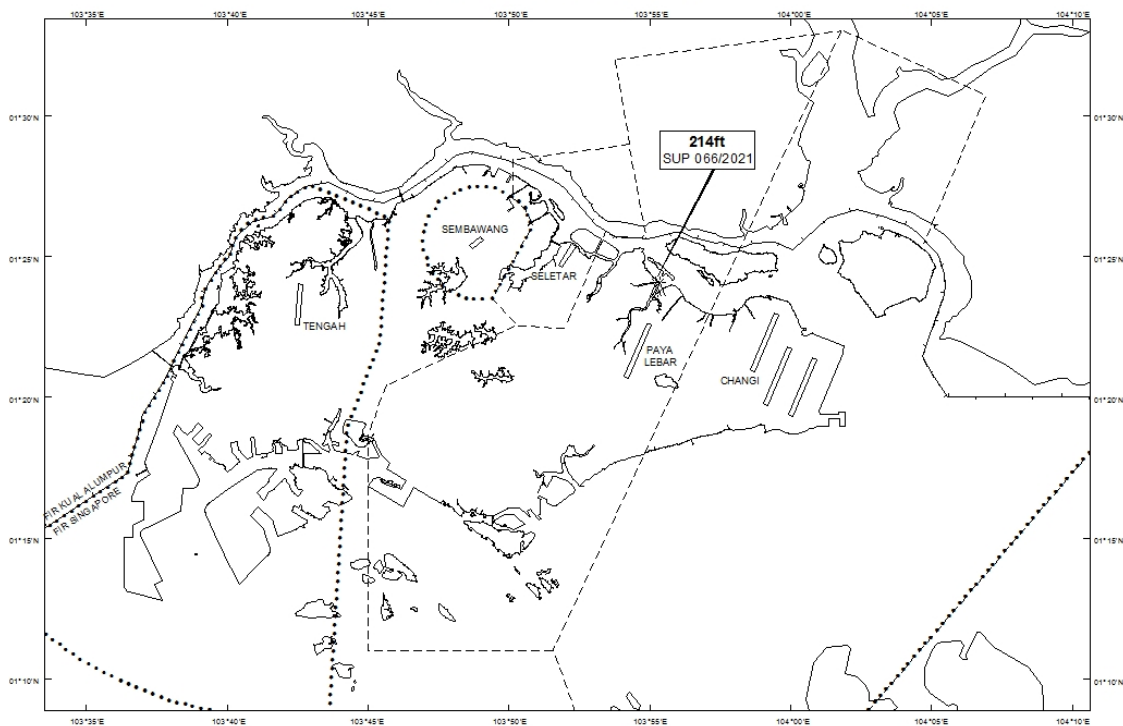

WIE/2205251559 six topless cranes, height 214ft AMSL, erected at 012354N 1035516E (bearing 23.3 degrees, distance 2.78nm from Paya Lebar ARP - within Paya Lebar Control Zone). Cranes marked and lighted at night. (NOTAM A1930/21 dated 24/04/2021 is hereby superseded.)

**LOCATION OF OBSTACLES**

*PAGE INTENTIONALLY LEFT BLANK*