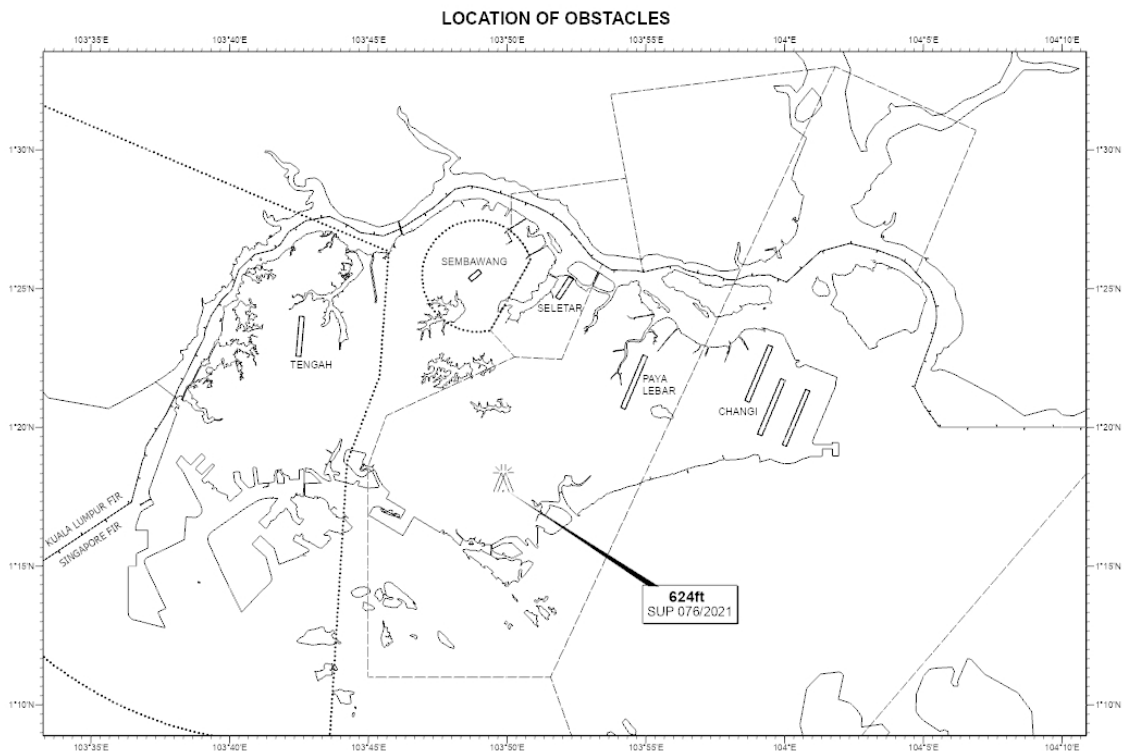

WIE/2206111559 two luffing cranes and two topless cranes, height 624ft AMSL, erected at 011746N 1034953E (bearing 230.1 degrees, distance 5.58nm from Paya Lebar ARP - within Paya Lebar Control Zone). Cranes marked and lighted at night. (NOTAM A2791/21 dated 29/05/2021 is hereby superseded.)