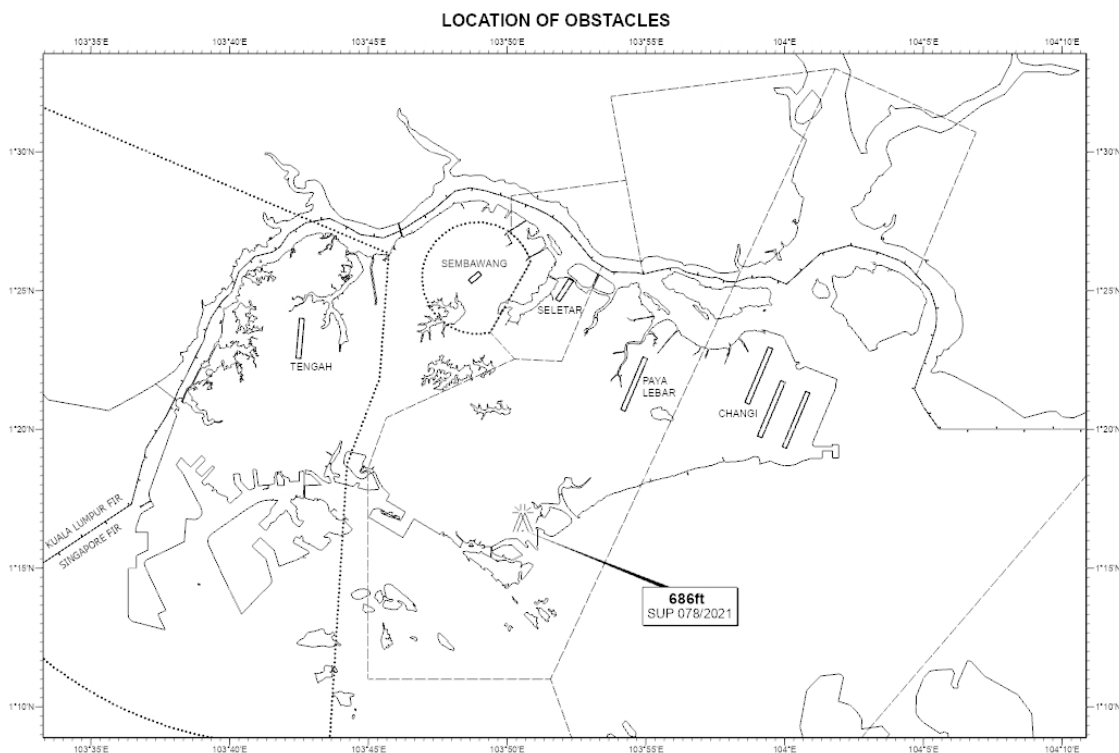

WIE/2206011559 four luffing cranes, height 686ft AMSL, erected at 011624N 1035035E (bearing 216 degrees, distance 6.1nm from Paya Lebar ARP - within Paya Lebar Control Zone). Cranes marked and lighted at night. (NOTAM A2694/21 dated 25/05/2021 is hereby superseded.)