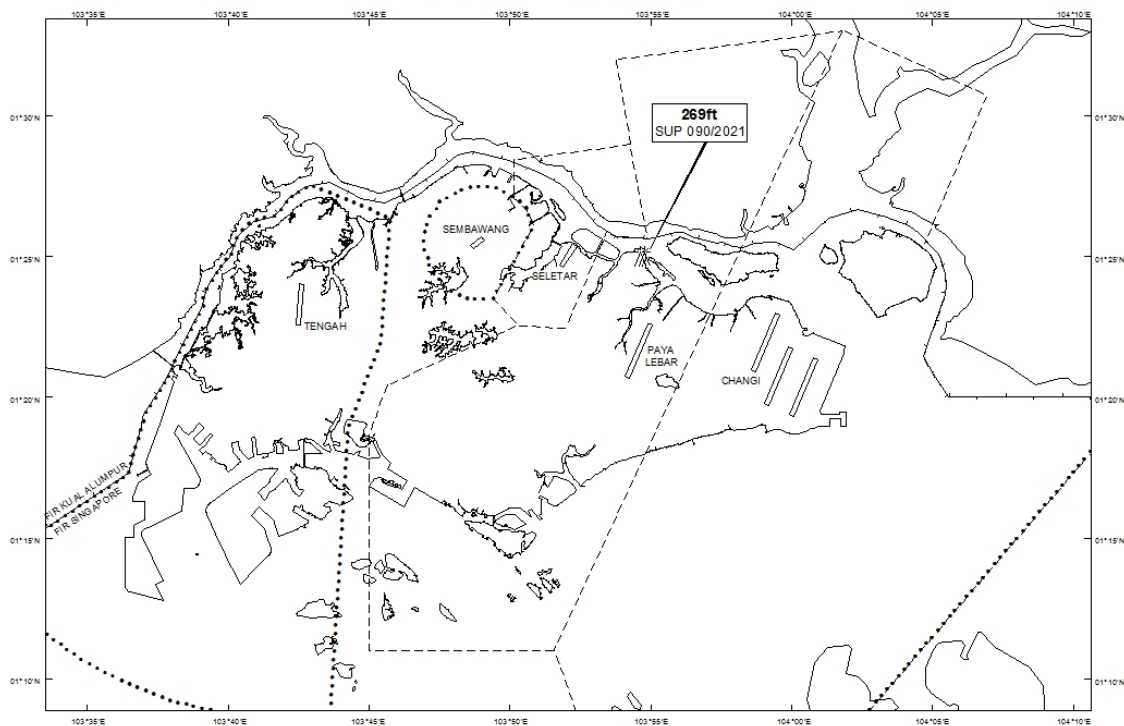

Email: caas_singaporeais@caas.gov.sgURL: www.caas.gov.sgURL: <https://aim-sg.caas.gov.sg>**AIP Supplement for
Singapore****AIP SUP
090/2021****Effective from 08 JUL 2021****/ 21 JUL 2022****Published on 08 JUL 2021****PAYA LEBAR AIRPORT – MOBILE CRANES**

WIE/2207211559 two mobile cranes, height 269ft AMSL, erected at 012459N 1035441E (bearing 8.1 degrees, distance 3.66nm from Paya Lebar ARP - within Paya Lebar Control Zone). Cranes marked and lighted at night. (NOTAM A3227/21 dated 18/06/2021 is hereby superseded.)

LOCATION OF OBSTACLES

PAGE INTENTIONALLY LEFT BLANK