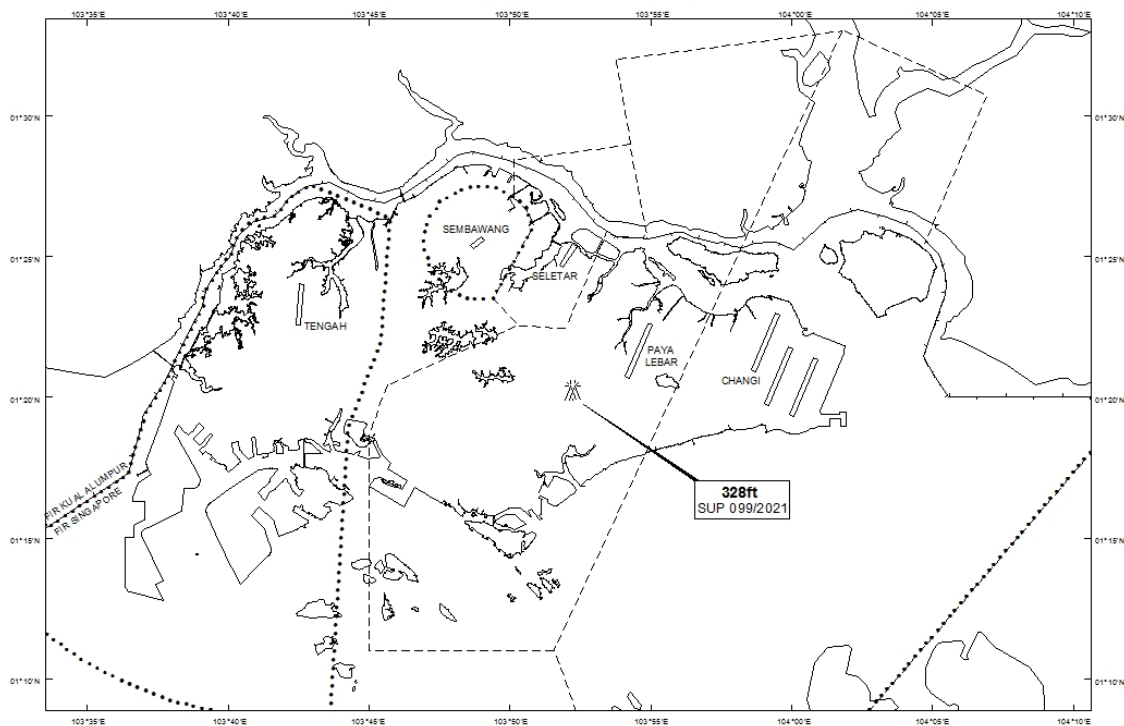

WIE/2208011559 six mobile cranes, height 328ft AMSL, erected at 012013N 1035214E (bearing 239.8 degrees, distance 2.24nm from Paya Lebar ARP - within Paya Lebar Control Zone). Cranes marked and lighted at night. (NOTAM A3930/21 dated 22/07/2021 is hereby superseded.)

LOCATION OF OBSTACLES

PAGE INTENTIONALLY LEFT BLANK