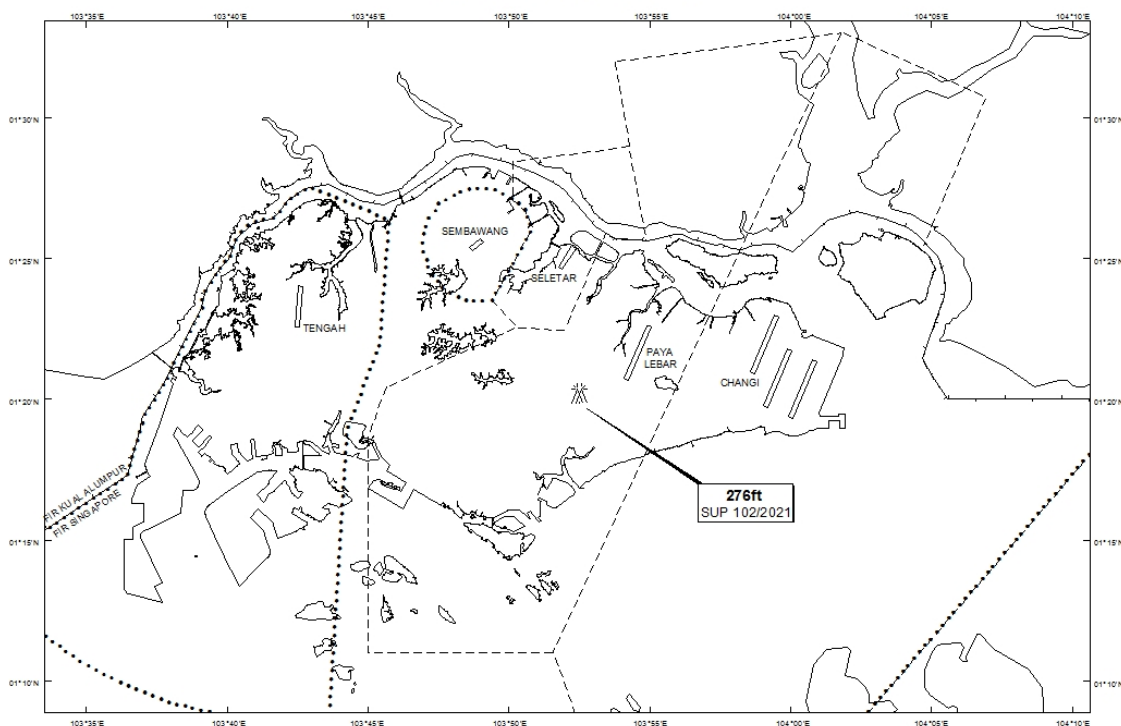

Email: caas_singaporeais@caas.gov.sgURL: www.caas.gov.sgURL: <https://aim-sg.caas.gov.sg>**AIP Supplement for
Singapore****AIP SUP
102/2021****Effective from 19 AUG 2021****/ 01 AUG 2022****Published on 19 AUG 2021****PAYA LEBAR AIRPORT – TOPLESS CRANES**

WIE/2208011559 five topless cranes, height 276ft AMSL, erected at 012011N 1035230E (bearing 235.7 degrees, distance 2.06nm from Paya Lebar ARP - within Paya Lebar Control Zone). Cranes marked and lighted at night. (NOTAM A3706/21 dated 12/07/2021 is hereby superseded.)

LOCATION OF OBSTACLES

PAGE INTENTIONALLY LEFT BLANK