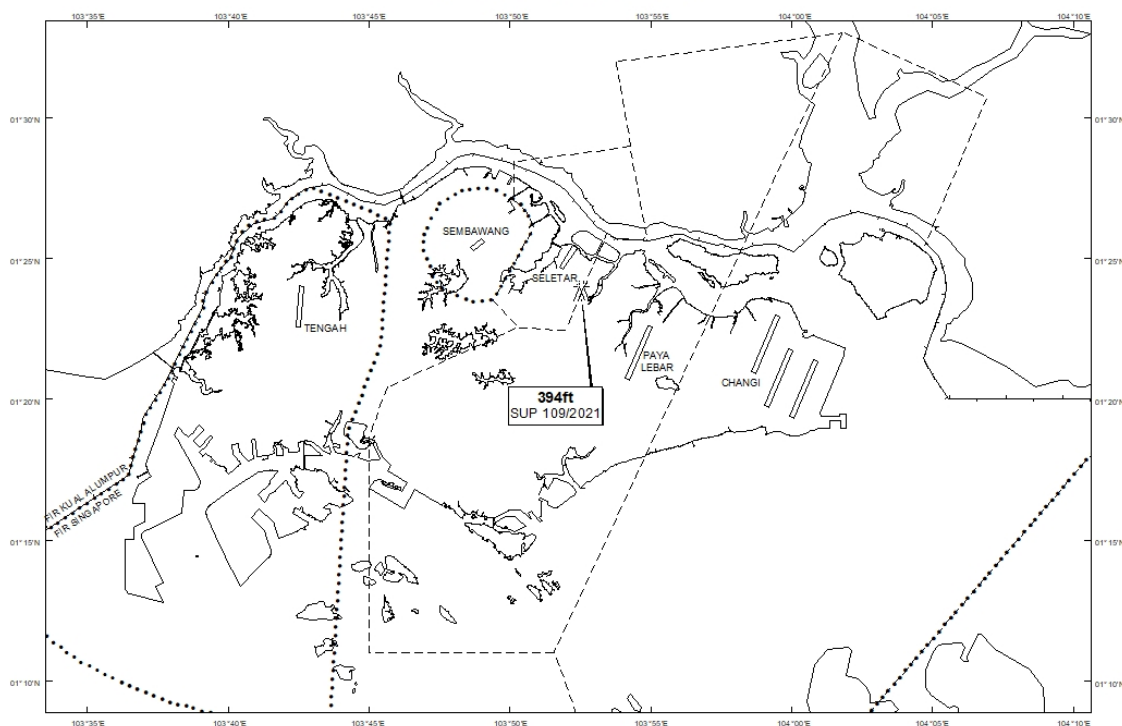

Email: caas_singaporeais@caas.gov.sgURL: www.caas.gov.sgURL: <https://aim-sg.caas.gov.sg>**AIP Supplement for
Singapore****AIP SUP
109/2021****Effective from 10 SEP 2021****/ 29 AUG 2022****Published on 10 SEP 2021****PAYA LEBAR AIRPORT – TOPLESS CRANES**

WIE/2208291559 eight topless cranes, height 394ft AMSL, erected at 012350N 1035233E (bearing 326.6 degrees, distance 2.96nm from Paya Lebar ARP - within Paya Lebar Control Zone). Cranes marked and lighted at night. (NOTAM A4831/21 dated 25/08/2021 is hereby superseded.)

LOCATION OF OBSTACLES

PAGE INTENTIONALLY LEFT BLANK