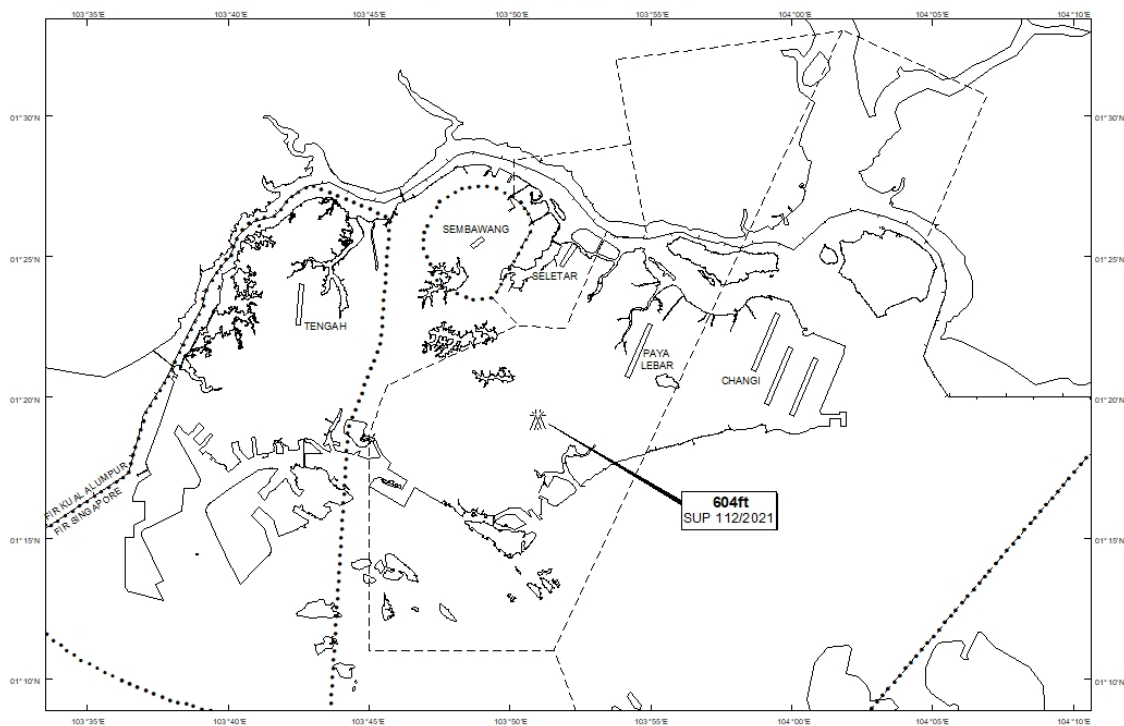

WIE/2209011559 two luffing cranes, height 604ft AMSL erected at 011911N 1035059E (bearing 235.8 degrees, distance 3.86nm from Paya Lebar ARP - within Paya Lebar Control Zone). Cranes marked and lighted at night. (NOTAM A4703/21 dated 21/08/2021 is hereby superseded.)

**LOCATION OF OBSTACLES**

*PAGE INTENTIONALLY LEFT BLANK*