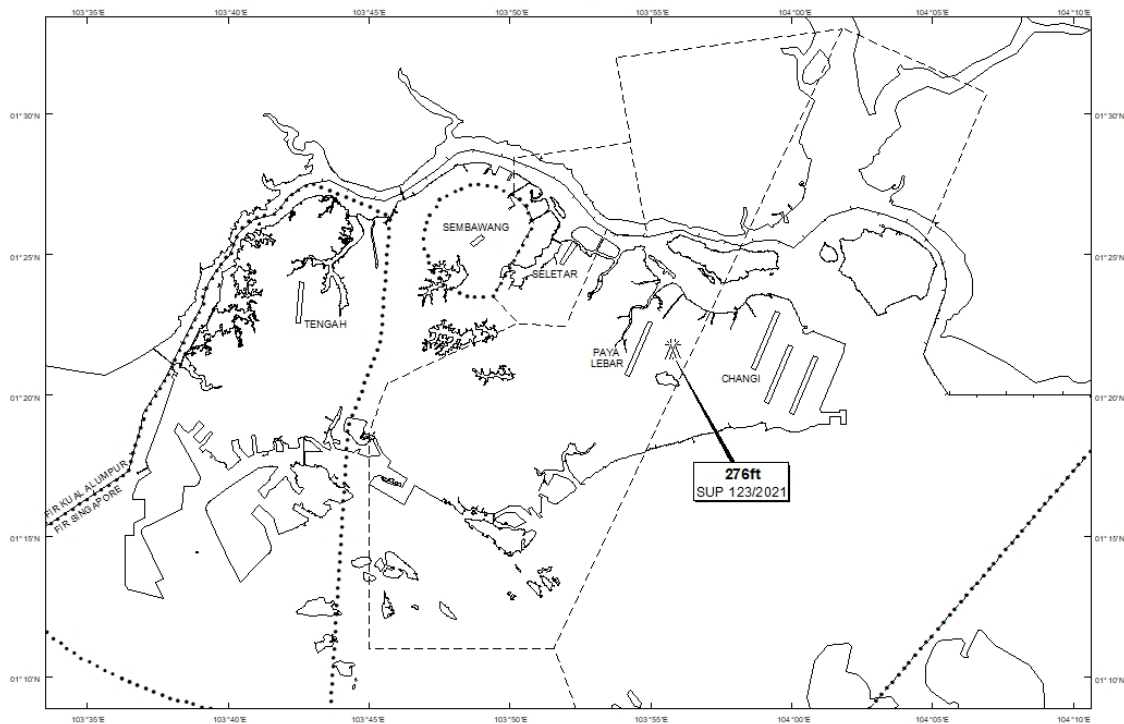

Email: caas_singaporeais@caas.gov.sgURL: www.caas.gov.sgURL: <https://aim-sg.caas.gov.sg>**AIP Supplement for
Singapore****AIP SUP
123/2021****Effective from 21 OCT 2021****/ 26 SEP 2022****Published on 21 OCT 2021****PAYA LEBAR AIRPORT – TOPLESS CRANES**

WIE/2209261559 eight topless cranes, height 276ft AMSL, erected at 012122N 1035546E (bearing 89.5 degrees, distance 1.6nm from Paya Lebar ARP - within Paya Lebar Control Zone). Cranes marked and lighted at night. (NOTAM A5718/21 dated 30/09/2021 is hereby superseded.)

LOCATION OF OBSTACLES

PAGE INTENTIONALLY LEFT BLANK