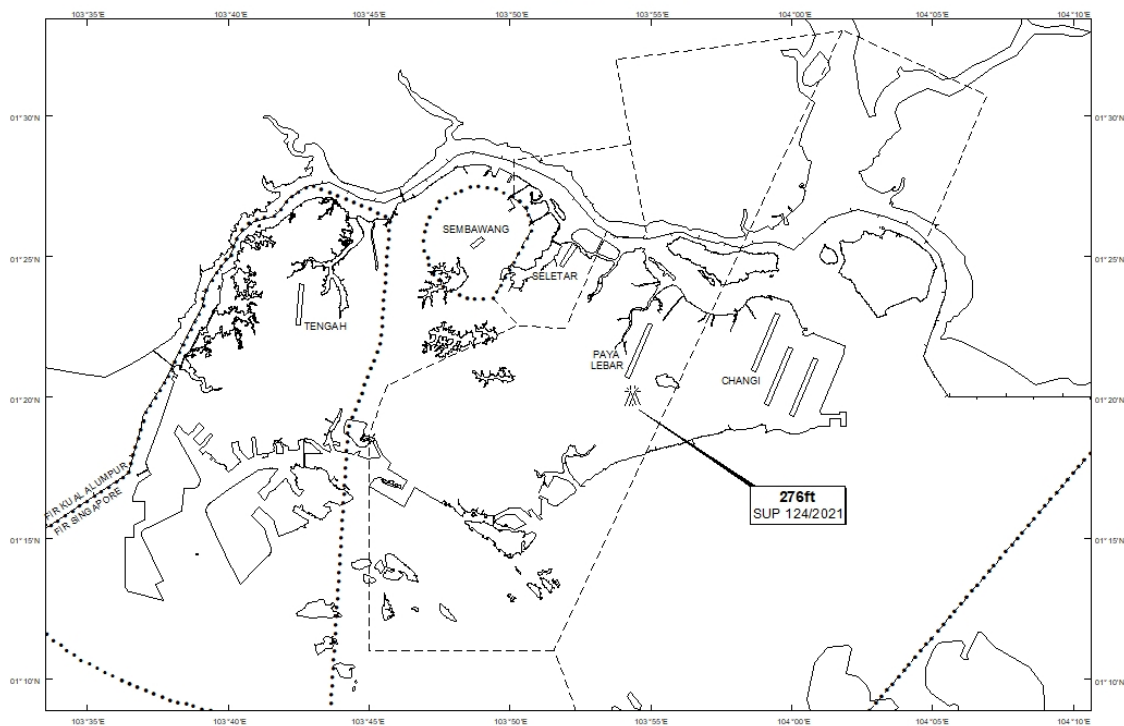

Email: caas_singaporeais@caas.gov.sgURL: www.caas.gov.sgURL: <https://aim-sg.caas.gov.sg>**AIP Supplement for
Singapore****AIP SUP
124/2021****Effective from 21 OCT 2021****/ 22 SEP 2022****Published on 21 OCT 2021****PAYA LEBAR AIRPORT – TOPLESS CRANES**

WIE/2209221559 two topless cranes, height 276ft AMSL, erected at 011945N 1035422E (bearing 173.2 degrees, distance 1.61nm from Paya Lebar ARP - within Paya Lebar Control Zone). Cranes marked and lighted at night. (NOTAM A5717/21 dated 30/09/2021 is hereby superseded.)

LOCATION OF OBSTACLES

PAGE INTENTIONALLY LEFT BLANK