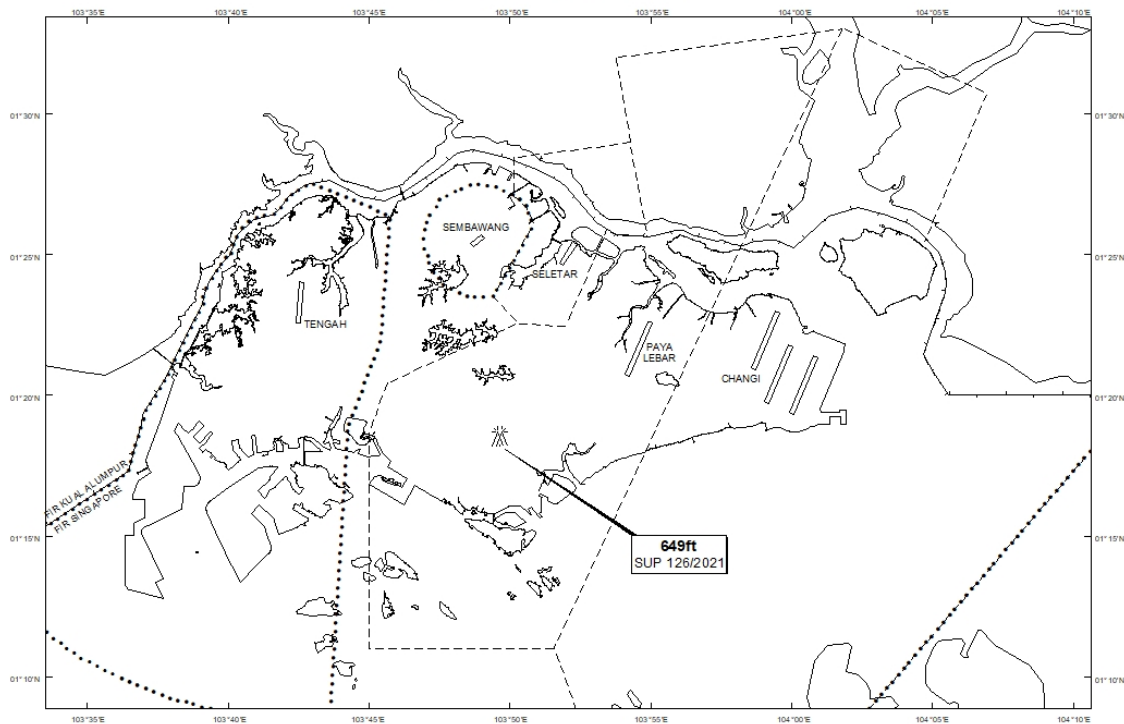

WIE/2209211559 four luffing cranes, height 649ft AMSL, erected at 011816N 1034939E (bearing 235.7 degrees, distance 5.46nm from Paya Lebar ARP - within Paya Lebar Control Zone). Cranes marked and lighted at night. (NOTAM A5493/21 dated 24/09/2021 is hereby superseded.)

**LOCATION OF OBSTACLES**

*PAGE INTENTIONALLY LEFT BLANK*