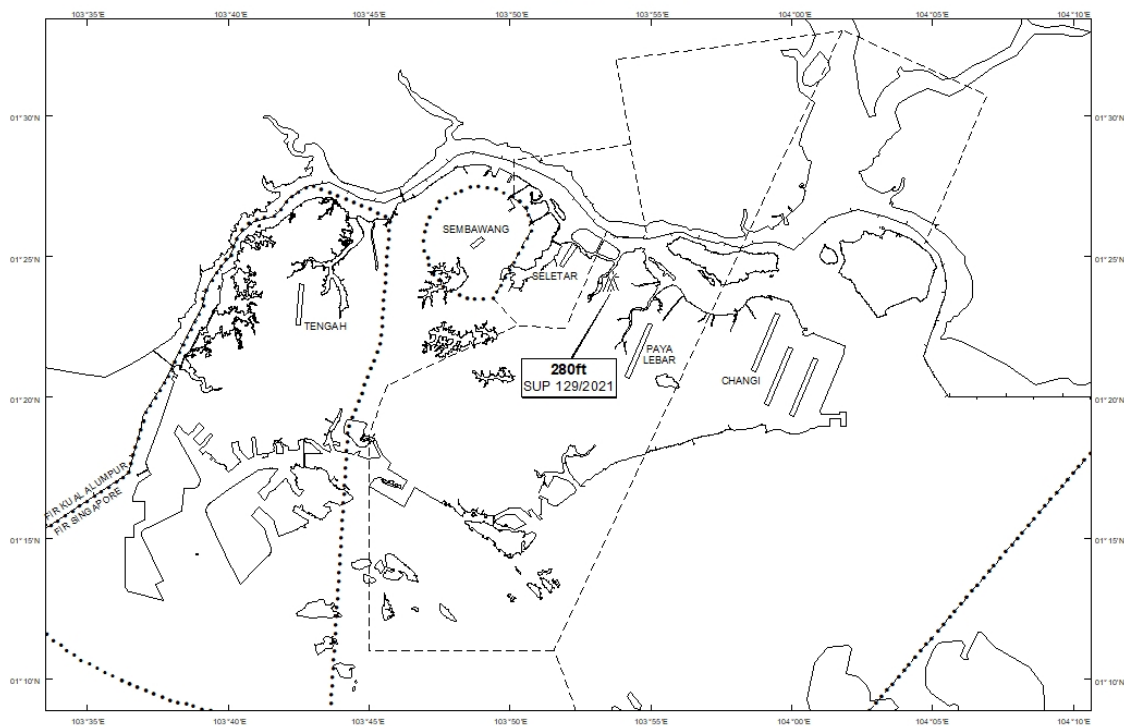

## AIP Supplement for Singapore

**AIP SUP  
129/2021**

Effective from 21 OCT 2021

/ 01 OCT 2022

Published on 21 OCT 2021

### PAYA LEBAR AIRPORT – TOPLESS CRANES

WIE/2210011559 four topless cranes, height 280ft AMSL, erected at 012350N 1035335E (bearing 346.8 degrees, distance 2.56nm from Paya Lebar ARP - within Paya Lebar Control Zone). Cranes marked and lighted at night. (NOTAM A5346/21 dated 16/09/2021 is hereby superseded.)

#### LOCATION OF OBSTACLES

*PAGE INTENTIONALLY LEFT BLANK*