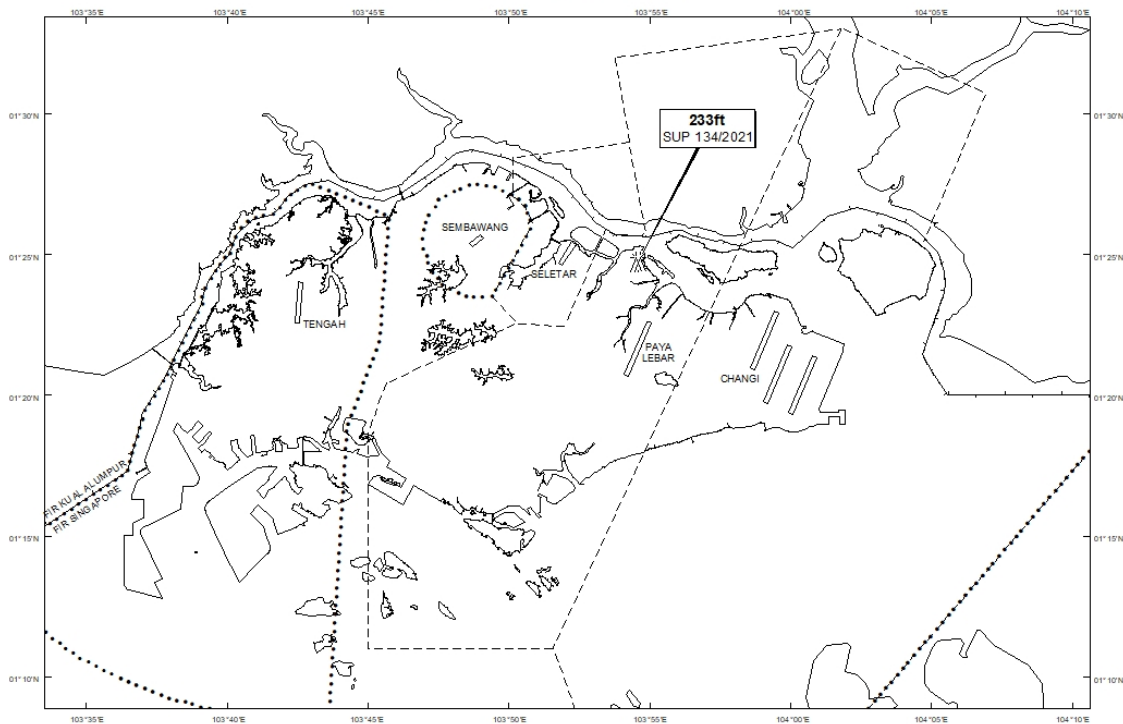

Email: caas_singaporeais@caas.gov.sgURL: www.caas.gov.sgURL: <https://aim-sg.caas.gov.sg>**AIP Supplement for
Singapore****AIP SUP
134/2021****Effective from 21 OCT 2021****/ 01 DEC 2022****Published on 21 OCT 2021****PAYA LEBAR AIRPORT – MOBILE CRANES**

WIE/2212011559 four mobile cranes, height 233ft AMSL, erected at 012426N 1035434E (bearing 7.4 degrees, distance 3.12nm from Paya Lebar ARP - within Paya Lebar Control Zone). Cranes marked and lighted at night. (NOTAM A5050/21 dated 02/09/2021 is hereby superseded.)

LOCATION OF OBSTACLES

PAGE INTENTIONALLY LEFT BLANK