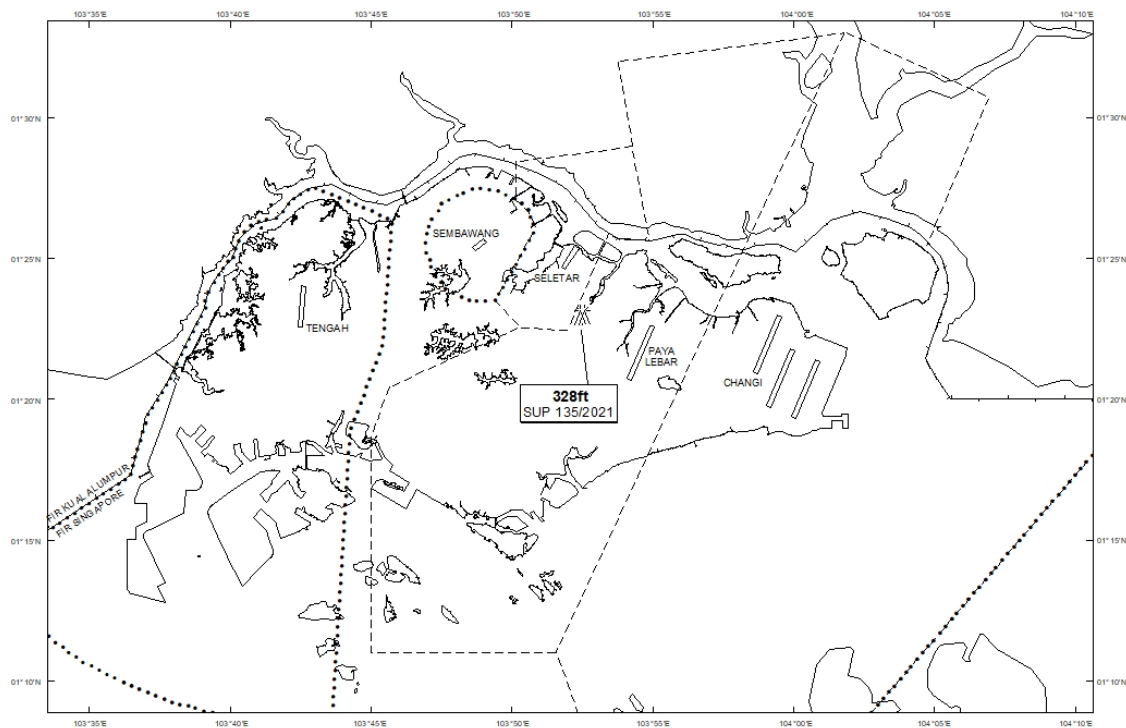

Email: caas_singaporeais@caas.gov.sgURL: www.caas.gov.sgURL: <https://aim-sg.caas.gov.sg>**AIP Supplement for
Singapore****AIP SUP
135/2021****Effective from 09 NOV 2021****/ 01 DEC 2022****Published on 09 NOV 2021****PAYA LEBAR AIRPORT – TOPLESS CRANES**

WIE/2212011559 two topless cranes, height 328ft AMSL, erected at 012243N 1035229E (bearing 309.2 degrees, distance 2.17nm from Paya Lebar ARP - within Paya Lebar Control Zone). Cranes marked and lighted at night. (NOTAM A6209/21 dated 18/10/2021 is hereby superseded.)

LOCATION OF OBSTACLES

PAGE INTENTIONALLY LEFT BLANK