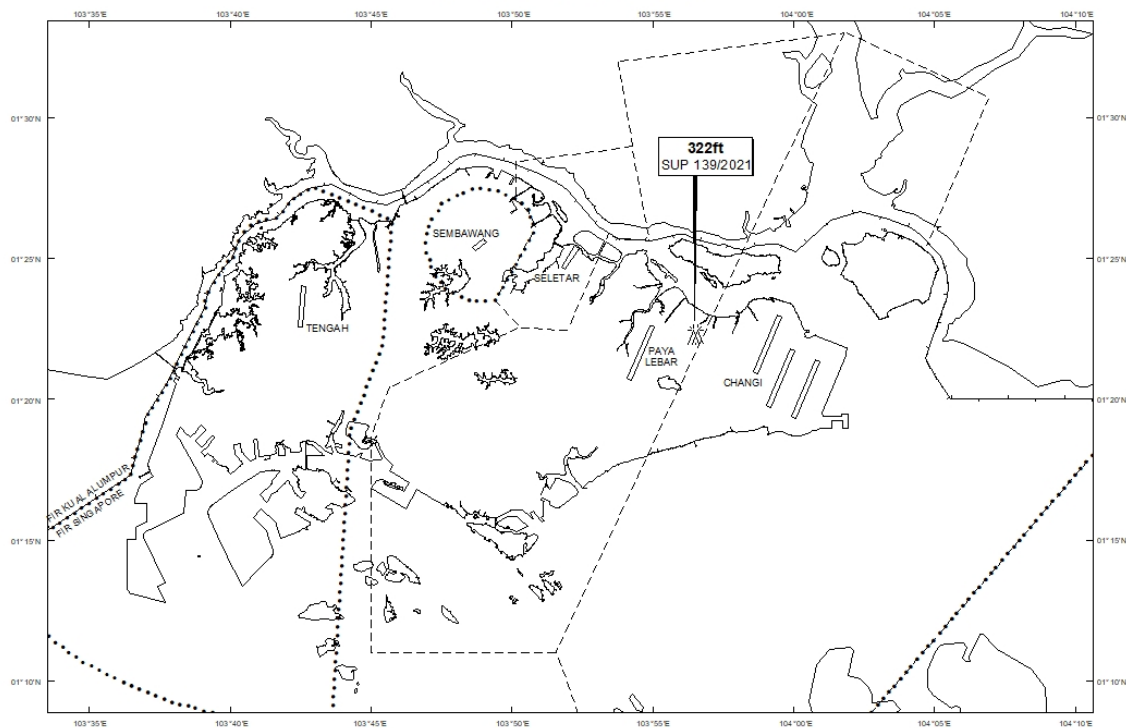

WIE/2209271559 two luffing cranes, height 322ft AMSL, erected at 012201N 1035631E (bearing 74.2 degrees, distance 2.44nm from Paya Lebar ARP - within Paya Lebar Control Zone). Cranes marked and lighted at night. (NOTAM A5847/21 dated 04/10/2021 is hereby superseded.)

**LOCATION OF OBSTACLES**

*PAGE INTENTIONALLY LEFT BLANK*