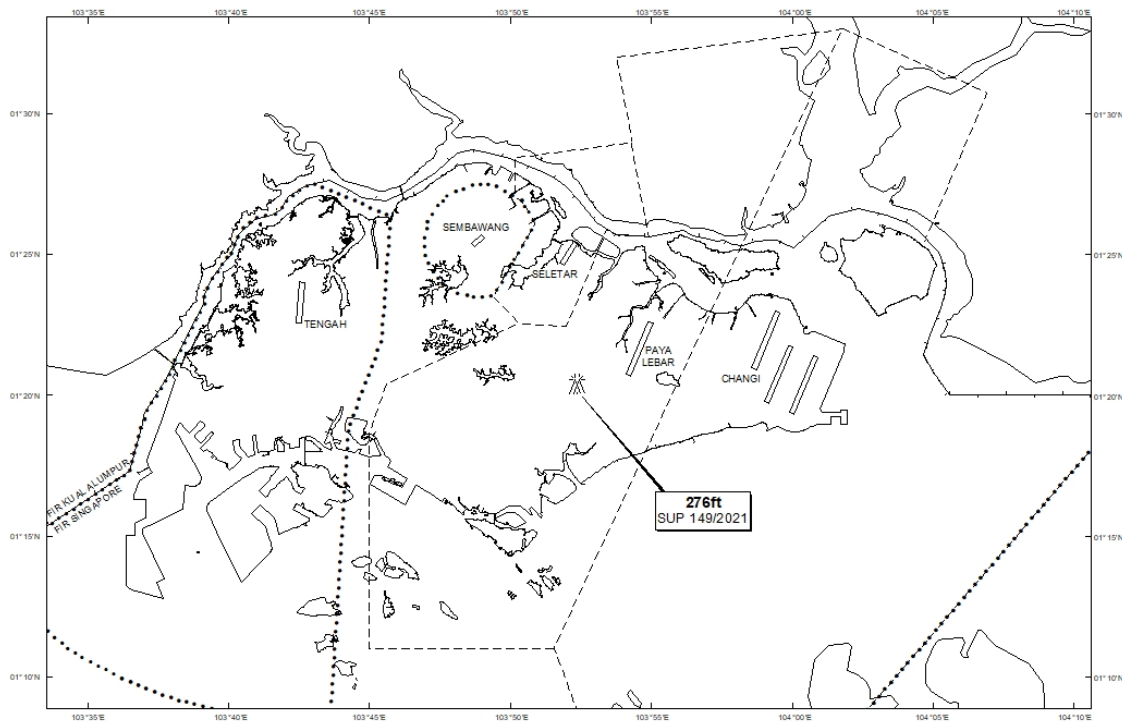

Email: caas_singaporeais@caas.gov.sgURL: www.caas.gov.sgURL: <https://aim-sg.caas.gov.sg>**AIP Supplement for
Singapore****AIP SUP
149/2021****Effective from 16 DEC 2021****/ 31 DEC 2022****Published on 16 DEC 2021****PAYA LEBAR AIRPORT – TOPLESS CRANES**

WIE/2212311559 three topless cranes, height 276ft AMSL, erected at 012022N 1035221E (bearing 241.7 degrees, distance 2.06nm from Paya Lebar ARP - within Paya Lebar Control Zone). Cranes marked and lighted at night. (NOTAM A6731/21 dated 09/11/2021 is hereby superseded.)

LOCATION OF OBSTACLES

PAGE INTENTIONALLY LEFT BLANK