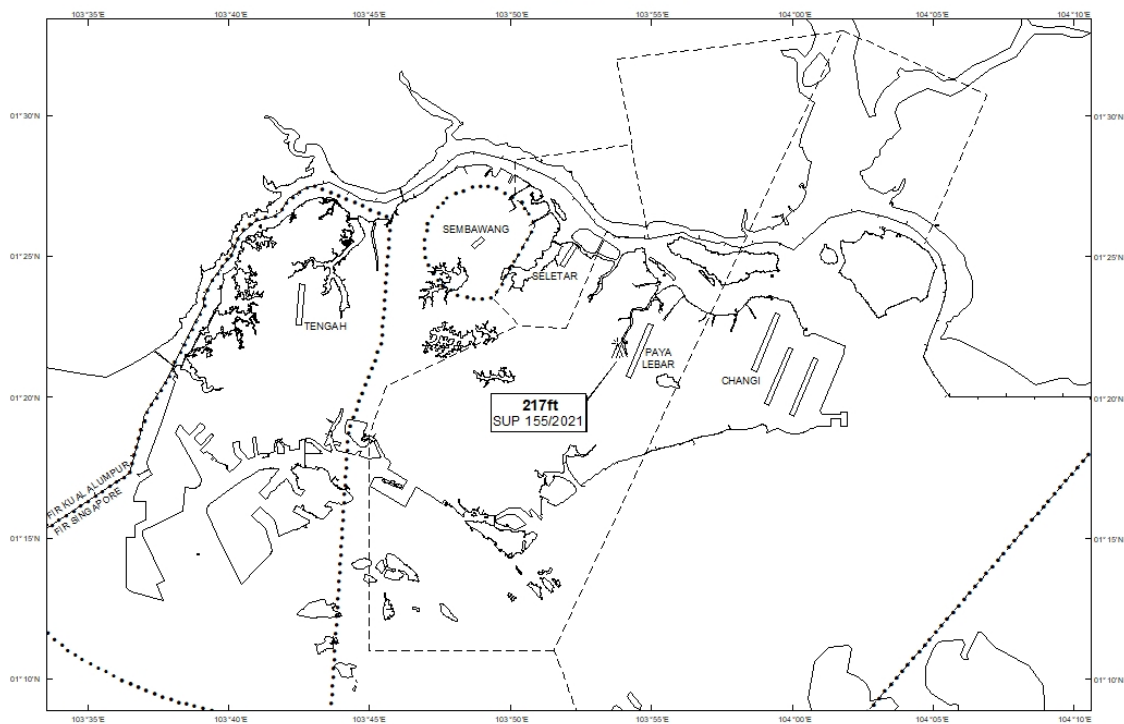

WIE/2203151559 two mobile cranes, height 217ft AMSL, erected at 012144N 1035352E (bearing 322.6 degrees, distance 0.49nm from Paya Lebar ARP - within Paya Lebar Control Zone). Cranes marked and lighted at night. (NOTAM A6991/21 dated 17/11/2021 is hereby superseded.)

**LOCATION OF OBSTACLES**

*PAGE INTENTIONALLY LEFT BLANK*