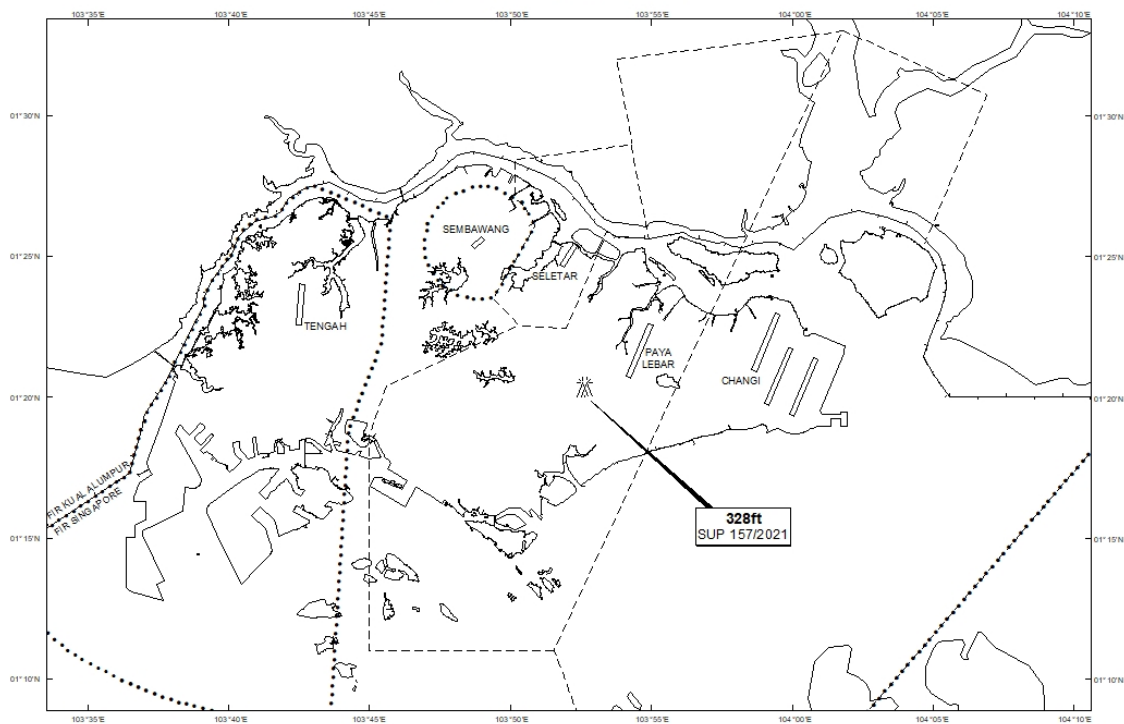

Email: caas_singaporeais@caas.gov.sgURL: www.caas.gov.sgURL: <https://aim-sg.caas.gov.sg>**AIP Supplement for
Singapore****AIP SUP
157/2021****Effective from 16 DEC 2021****/ 01 DEC 2022****Published on 16 DEC 2021****PAYA LEBAR AIRPORT – CRANES**

WIE/2212011559 three luffing cranes and six topless cranes, height 328ft AMSL, erected at 012021N 1035238E (bearing 238.2 degrees, distance 1.88nm from Paya Lebar ARP - within Paya Lebar Control Zone). Cranes marked and lighted at night. (NOTAM A6836/21 dated 12/11/2021 is hereby superseded.)

LOCATION OF OBSTACLES

PAGE INTENTIONALLY LEFT BLANK