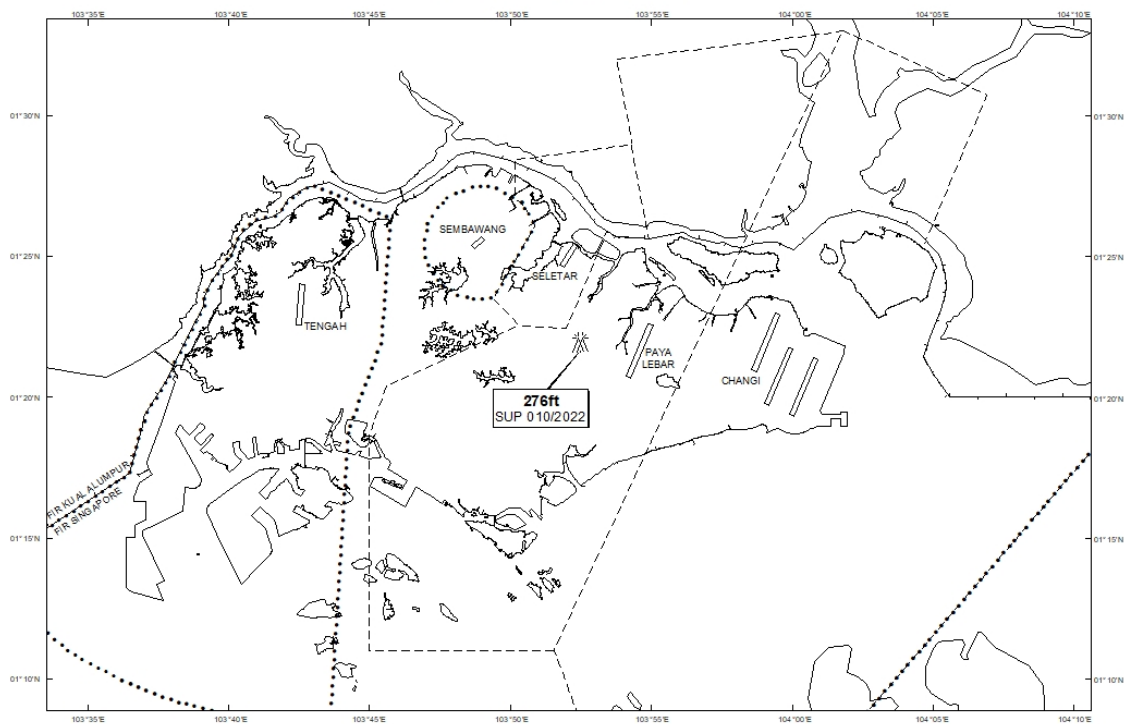

Email: caas_singaporeais@caas.gov.sgURL: www.caas.gov.sgURL: <https://aim-sg.caas.gov.sg>

AIP Supplement for Singapore

AIP SUP
010/2022

Effective from 11 JAN 2022

/ 31 DEC 2022

Published on 11 JAN 2022

PAYA LEBAR AIRPORT – TOPLESS CRANES

WIE/2212311559 four topless cranes, height 276ft AMSL, erected at 012157N 1035229E (bearing 289.6 degrees, distance 1.79nm from Paya Lebar ARP - within Paya Lebar Control Zone). Cranes marked and lighted at night. (NOTAM A7891/21 dated 21/12/2021 is hereby superseded.)

LOCATION OF OBSTACLES

PAGE INTENTIONALLY LEFT BLANK