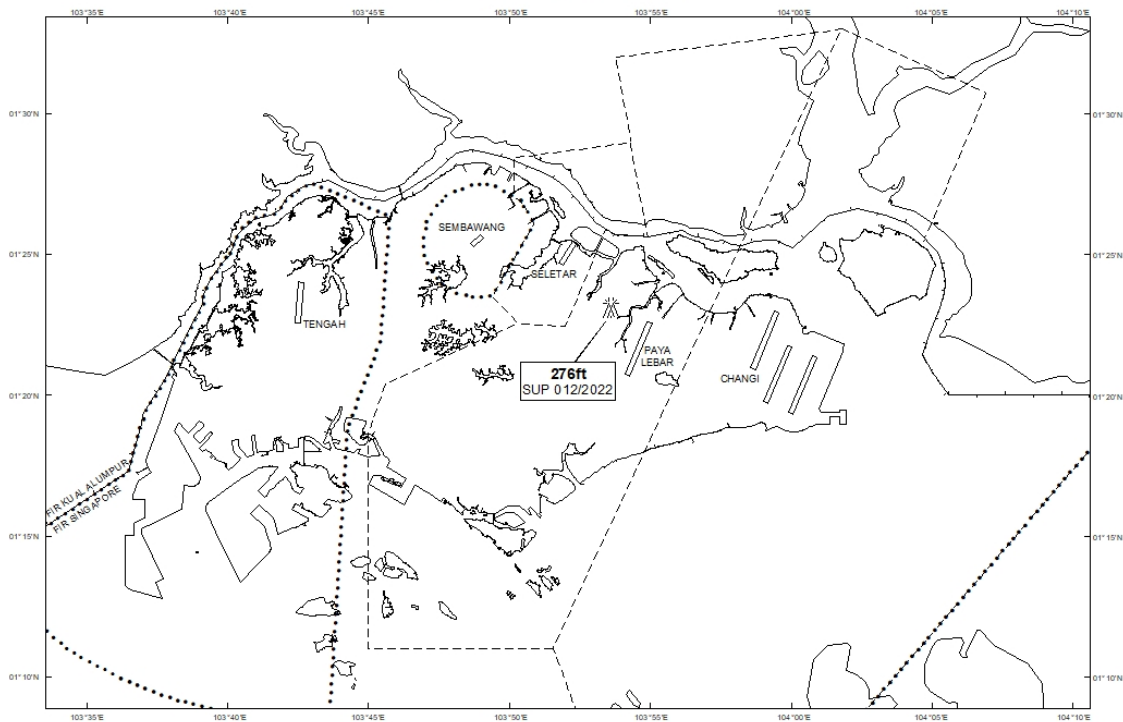

WIE/2212311559 eight topless cranes, height 276ft AMSL, erected at 012305N 1035335E (bearing 341.6 degrees, distance 1.83nm from Paya Lebar ARP - within Paya Lebar Control Zone). Cranes marked and lighted at night. (NOTAM A7889/21 dated 21/12/2021 is hereby superseded.)

**LOCATION OF OBSTACLES**

*PAGE INTENTIONALLY LEFT BLANK*