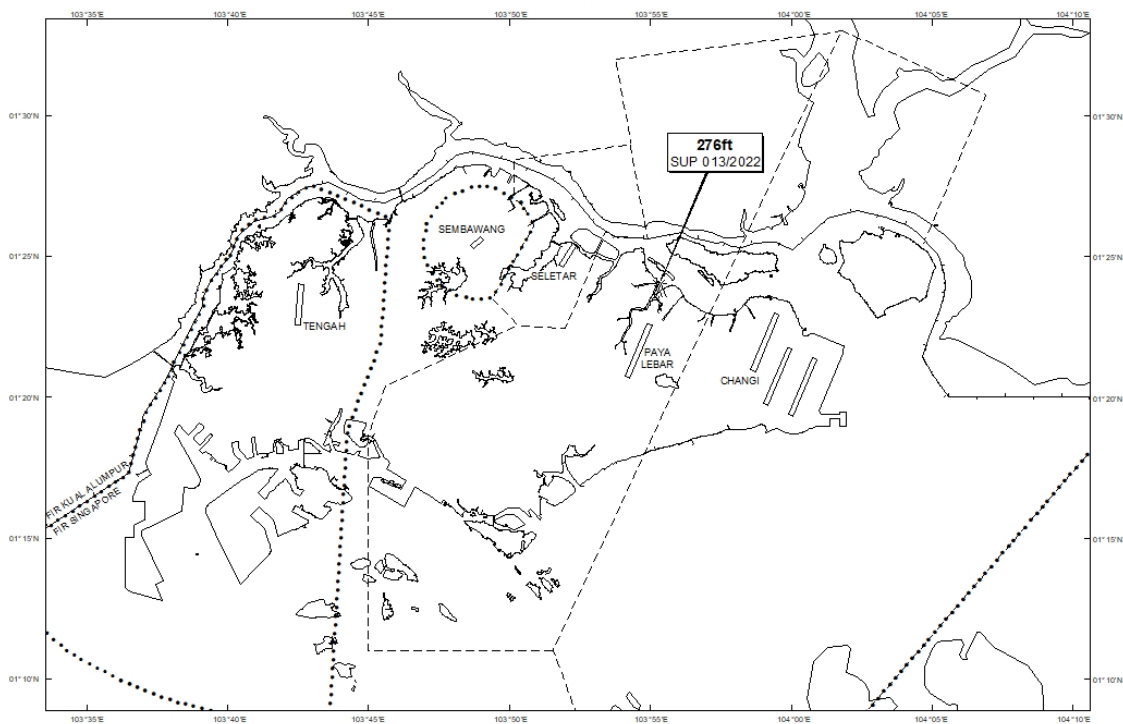

Email: caas_singaporeais@caas.gov.sgURL: www.caas.gov.sgURL: <https://aim-sg.caas.gov.sg>**AIP Supplement for
Singapore****AIP SUP
013/2022****Effective from 11 JAN 2022****/ 31 DEC 2022****Published on 11 JAN 2022****PAYA LEBAR AIRPORT – TOPLESS CRANES**

WIE/2212311559 ten topless cranes, height 276ft AMSL, erected at 012352N 1035517E (bearing 24 degrees, distance 2.75nm from Paya Lebar ARP - within Paya Lebar Control Zone). Cranes marked and lighted at night. (NOTAM A7887/21 dated 20/12/2021 is hereby superseded.)

LOCATION OF OBSTACLES

PAGE INTENTIONALLY LEFT BLANK