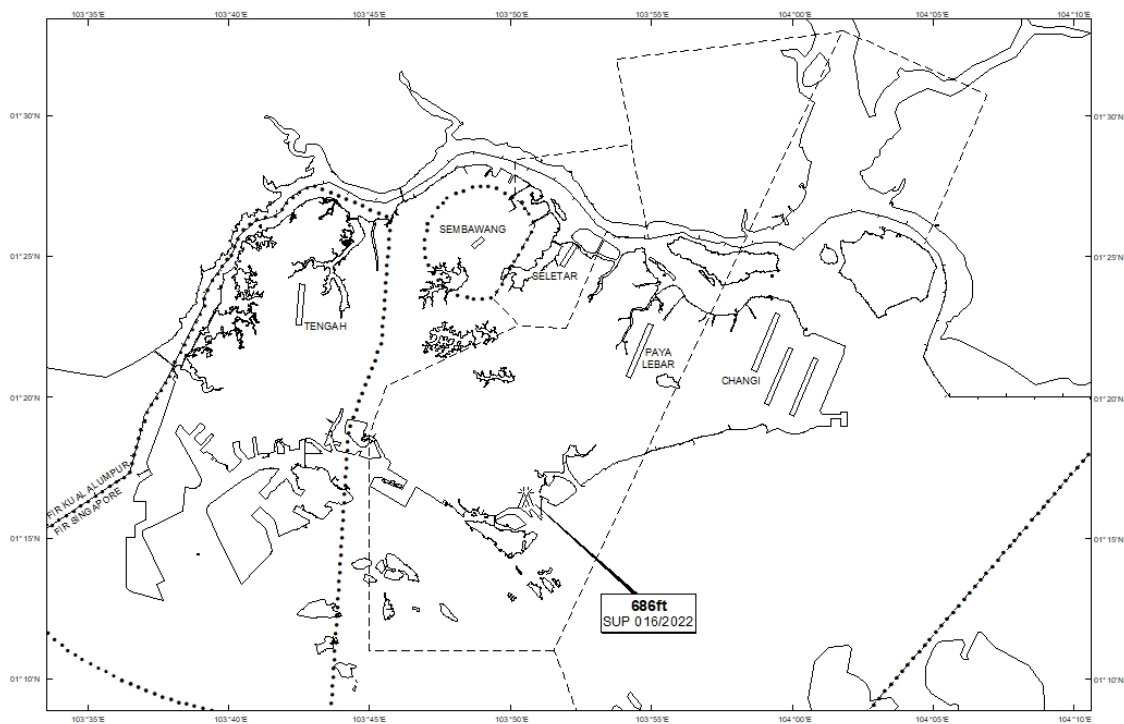

Email: caas_singaporeais@caas.gov.sgURL: www.caas.gov.sgURL: <https://aim-sg.caas.gov.sg>

AIP Supplement for Singapore

**AIP SUP****016/2022****Effective from 11 JAN 2022****/ 01 APR 2022****Published on 11 JAN 2022**

PAYA LEBAR AIRPORT – LUFFING CRANES

WIE/2204011559 two luffing cranes, height 686ft AMSL, erected at 011626N 1035032E (bearing 216.5 degrees, distance 6.13nm from Paya Lebar ARP - within Paya Lebar Control Zone). Cranes marked and lighted at night. (NOTAM A7643/21 dated 08/12/2021 is hereby superseded.)

LOCATION OF OBSTACLES

PAGE INTENTIONALLY LEFT BLANK