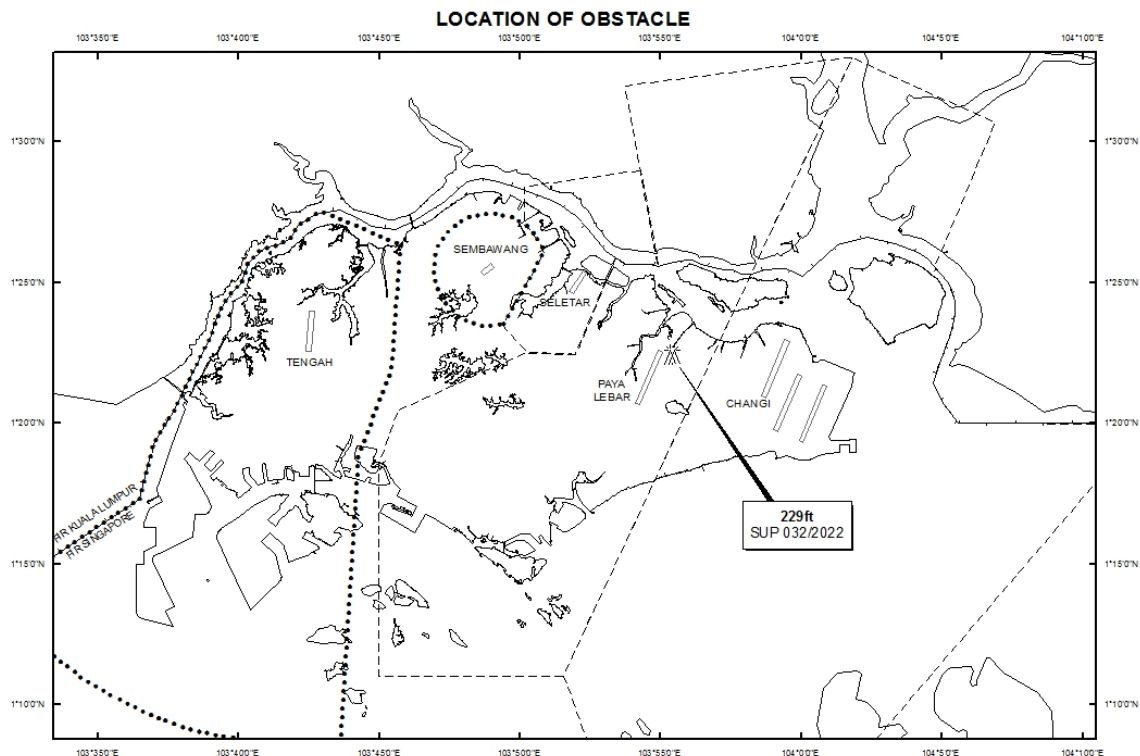

PAYA LEBAR AIRPORT – CRANES

WIE/2312311559 six mobile cranes and six crawler cranes, height 229ft AMSL, erected at 012211N 1035525E (bearing 56.1 degrees, distance 1.51nm from Paya Lebar ARP - within Paya Lebar Control Zone). Cranes marked and lighted at night. (NOTAM A0631/22 dated 31/01/2022 is hereby superseded.)