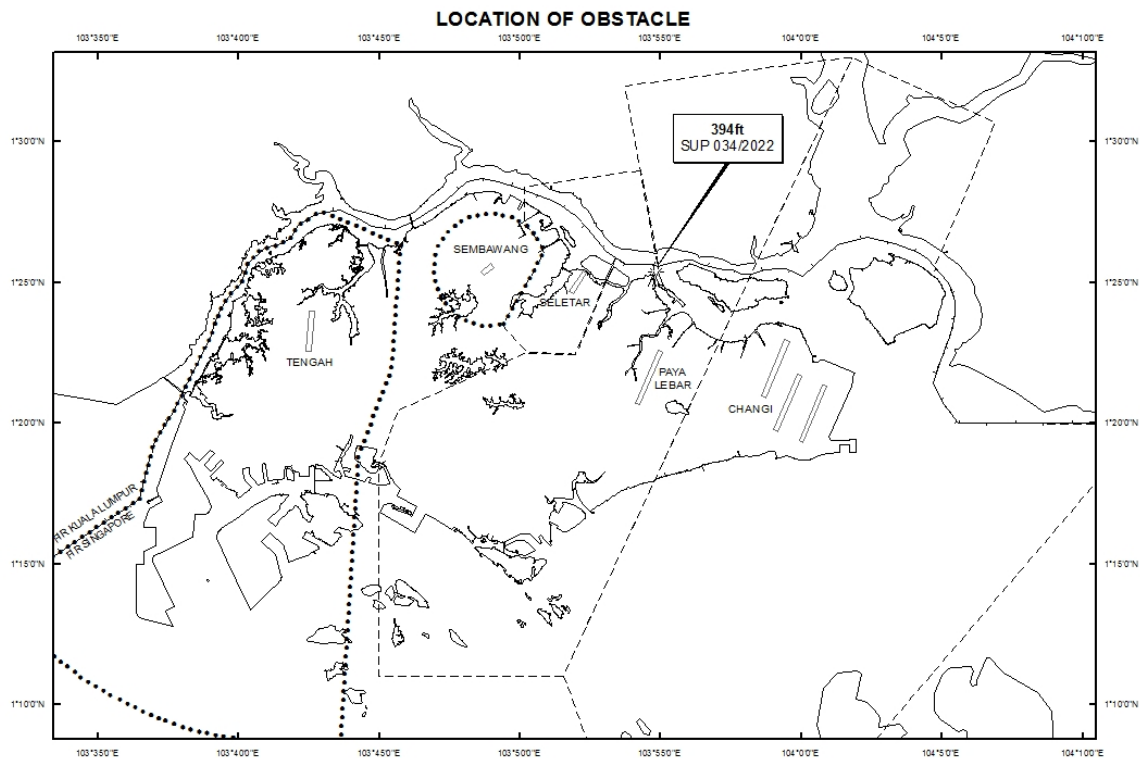

WIE/2301311559 two crawler cranes, height 394ft AMSL, erected at 012458N 1035450E (bearing 10.5 degrees, distance 3.69nm from Paya Lebar ARP - within Paya Lebar Control Zone). Cranes marked and lighted at night. (NOTAM A0618/22 dated 31/01/2022 is hereby superseded.)