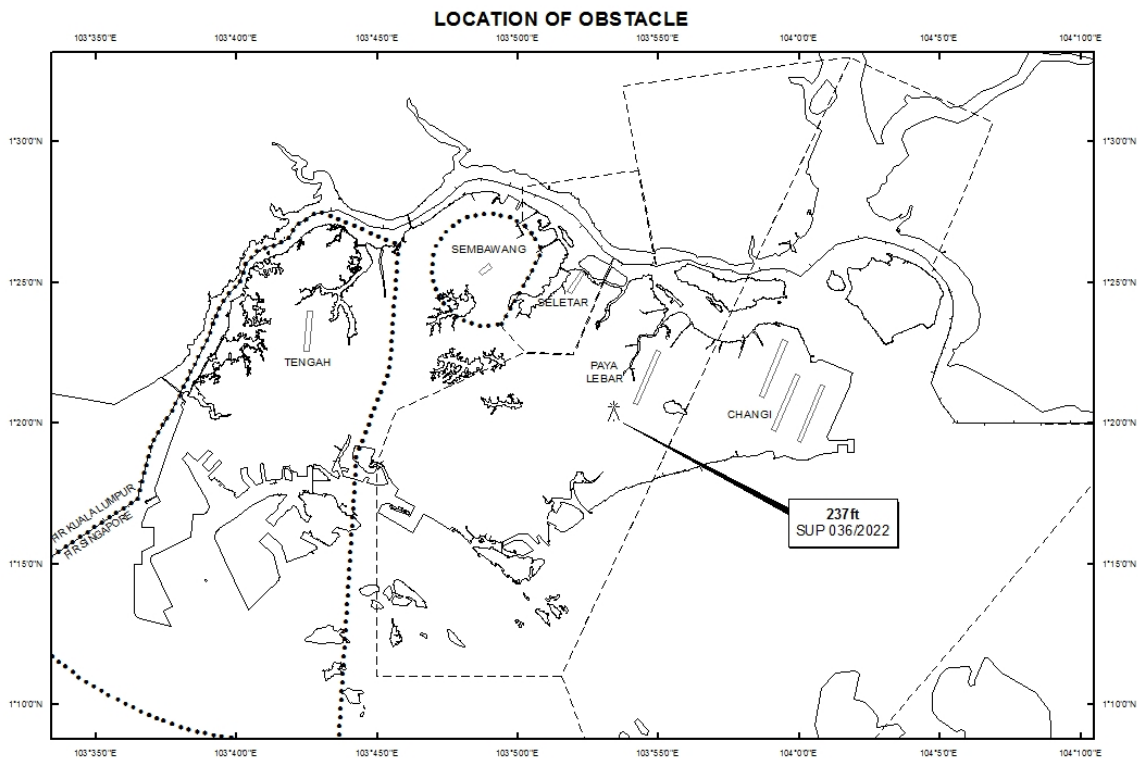

WIE/2312311559 one mobile crane, height 237ft AMSL, erected at 012009N 1035325E (bearing 211.9 degrees, distance 1.41nm from Paya Lebar ARP - within Paya Lebar Control Zone). Crane marked and lighted at night. (NOTAM A0578/22 dated 27/01/2022 is hereby superseded.)