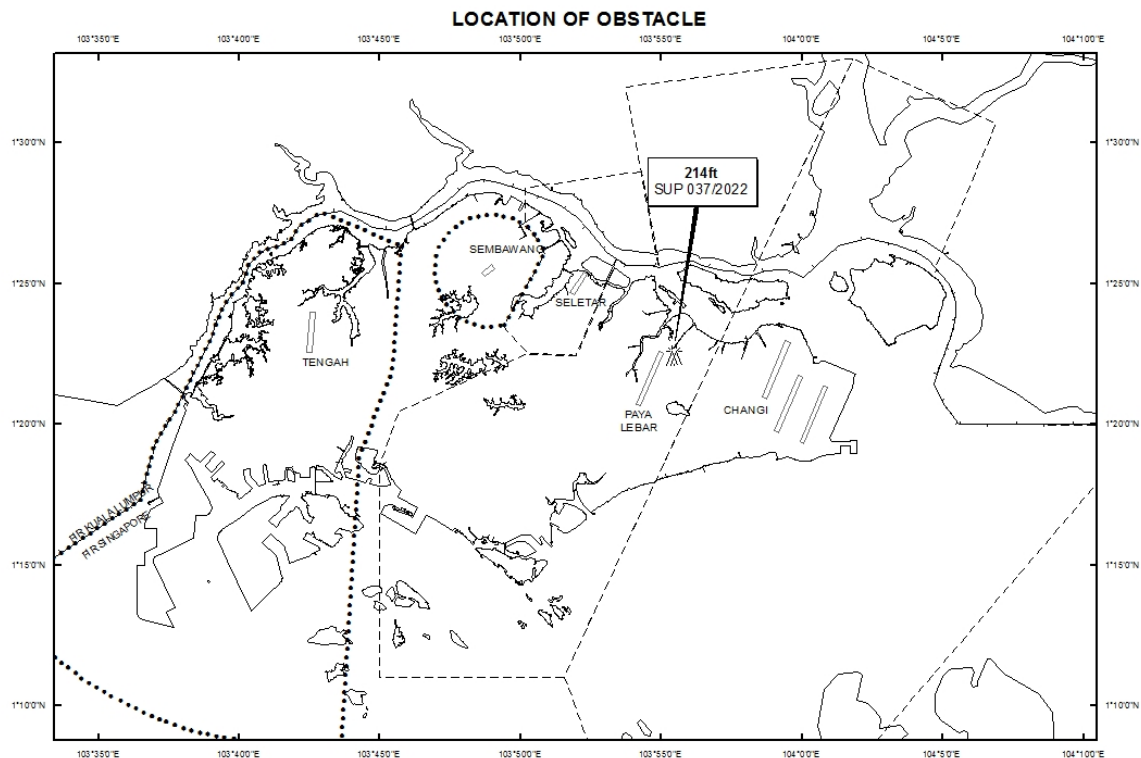

## AIP Supplement for Singapore

**AIP SUP  
037/2022**

Effective from 10 FEB 2022

/ 31 DEC 2023

Published on 10 FEB 2022

### PAYA LEBAR AIRPORT – CRAWLER CRANES

WIE/2312311559 three crawler cranes, height 214ft AMSL, erected at 012211N 1035526E (bearing 56.3 degrees, distance 1.52nm from Paya Lebar ARP - within Paya Lebar Control Zone). Cranes marked and lighted at night. (NOTAM A0452/22 dated 20/01/2022 is hereby superseded.)