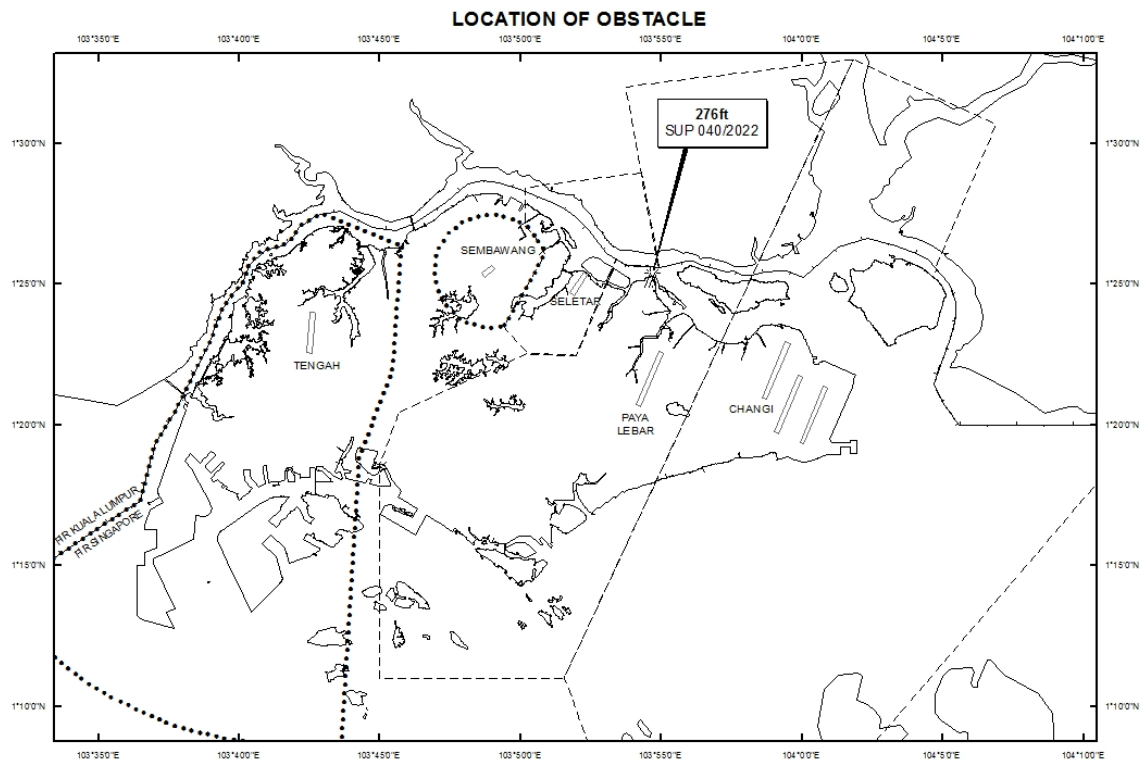

WIE/2301181559 nine tower cranes, height 276ft AMSL, erected at 012458N 1035441E (bearing 8.1 degrees, distance 3.66nm from Paya Lebar ARP - within Paya Lebar Control Zone). Cranes marked and lighted at night. (NOTAM A0265/22 dated 13/01/2022 is hereby superseded.)