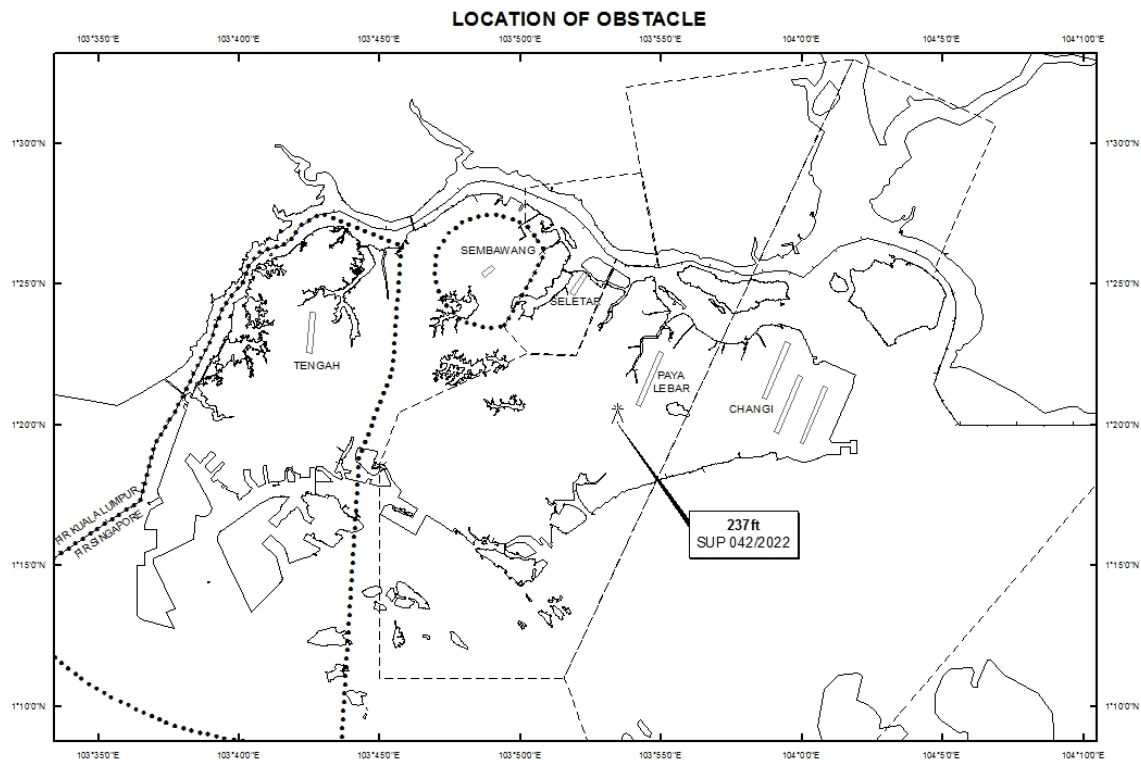

WIE/2312311559 one mobile crane, height 237ft AMSL, erected at 012009N 1035326E (bearing 212.1 degrees, distance 1.41nm from Paya Lebar ARP - within Paya Lebar Control Zone). Crane marked and lighted at night. (NOTAM A0129/22 dated 07/01/2022 is hereby superseded.)

PAGE INTENTIONALLY LEFT BLANK