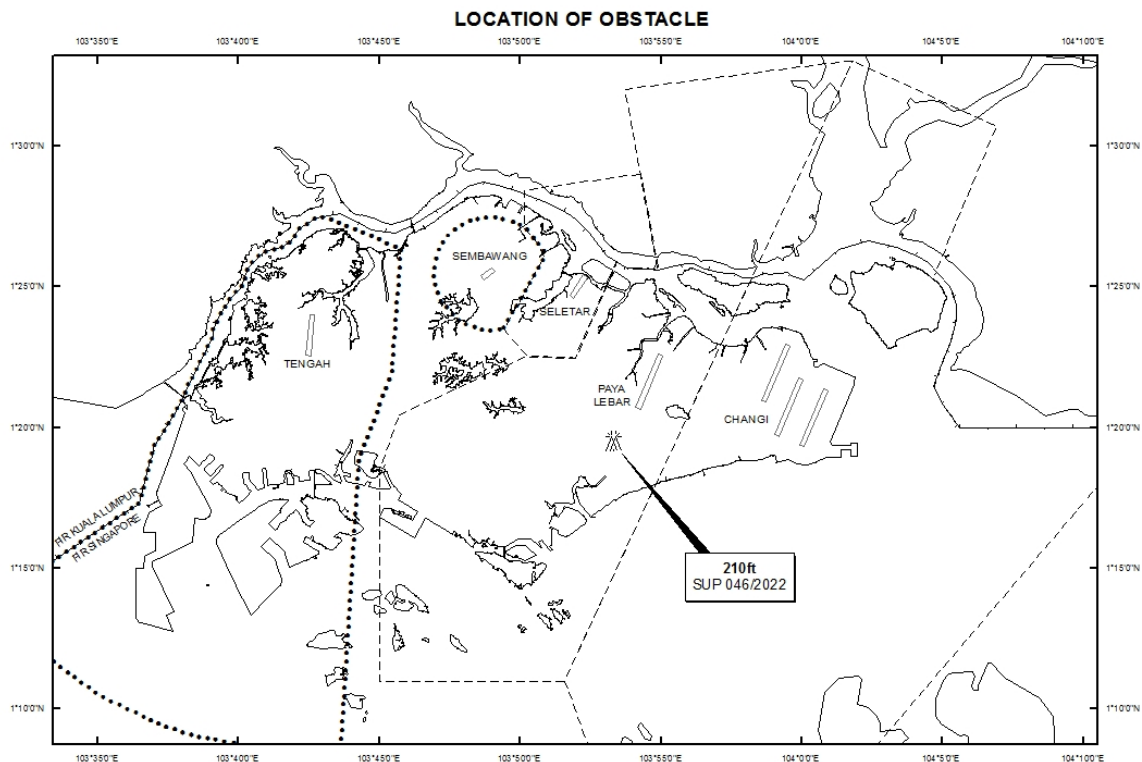

Email: caas_singaporeais@caas.gov.sgURL: www.caas.gov.sgURL: <https://aim-sg.caas.gov.sg>

AIP Supplement for Singapore

**AIP SUP
046/2022**

Effective from 10 MAR 2022

/ 31 DEC 2022

Published on 10 MAR 2022

PAYA LEBAR AIRPORT – CRAWLER CRANES

WIE/2212311559 three crawler cranes, height 210ft AMSL, erected at 011932N 1035319E (bearing 205 degrees, distance 2nm from Paya Lebar ARP - within Paya Lebar Control Zone). Cranes marked and lighted at night. (NOTAM A0875/22 dated 17/02/2022 is hereby superseded.)