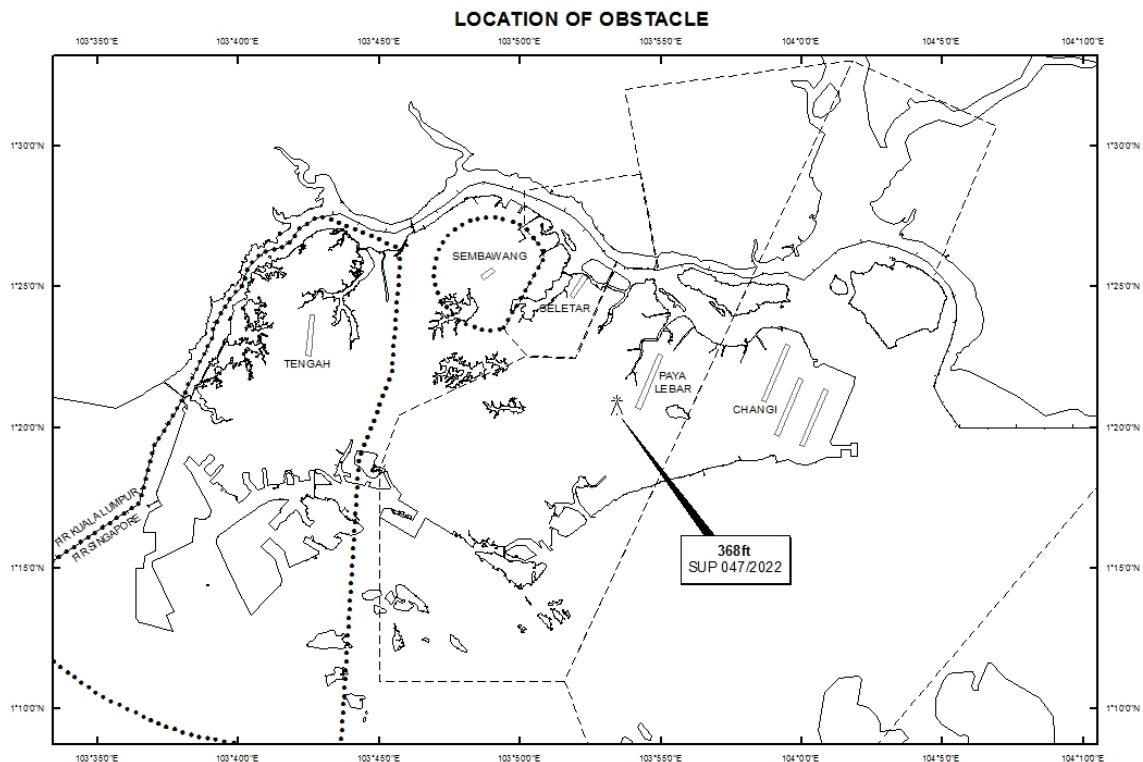

PAYA LEBAR AIRPORT – LUFFING CRANE

WIE/2212311559 one luffing crane, height 368ft AMSL, erected at 012032N 1035326E (bearing 222.6 degrees, distance 1.09nm from Paya Lebar ARP - within Paya Lebar Control Zone). Crane marked and lighted at night. (NOTAM A0874/22 dated 17/02/2022 is hereby superseded.)