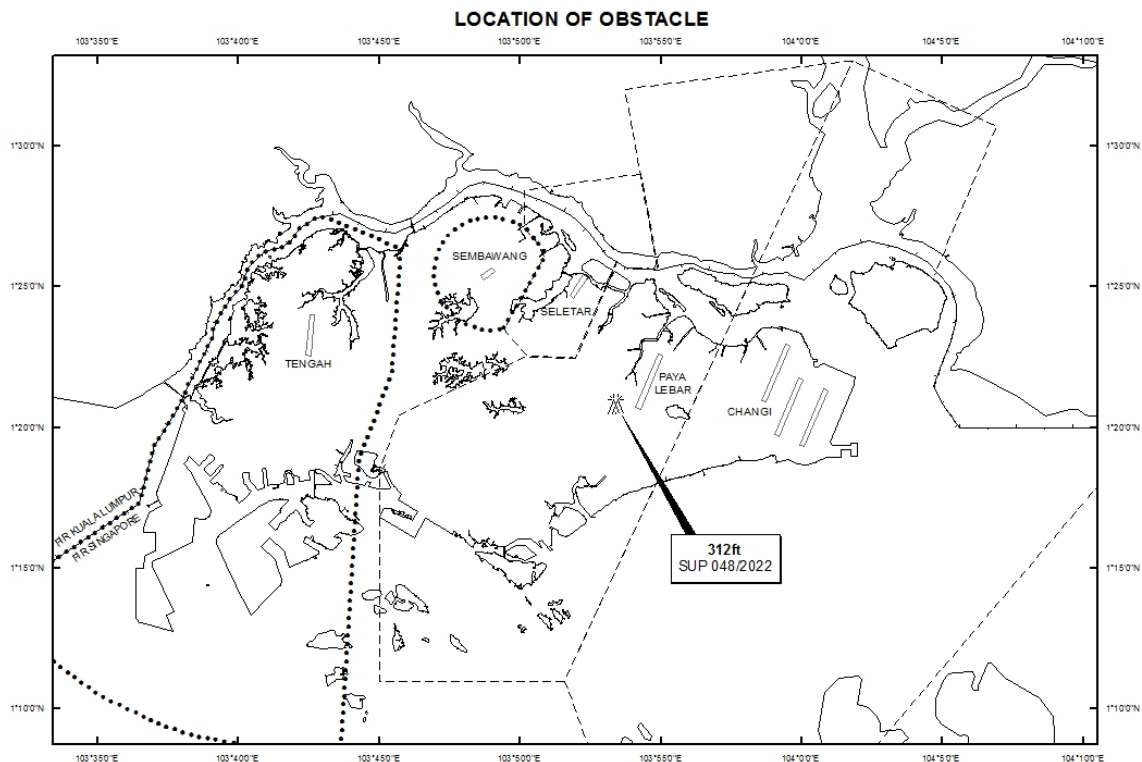

WIE/2312311559 seven topless cranes and one luffer crane, height 312ft AMSL, erected at 012050N 1035323E (bearing 237.1 degrees, distance 0.93nm from Paya Lebar ARP - within Paya Lebar Control Zone). Cranes marked and lighted at night. (NOTAM A0818/22 dated 15/02/2022 is hereby superseded.)