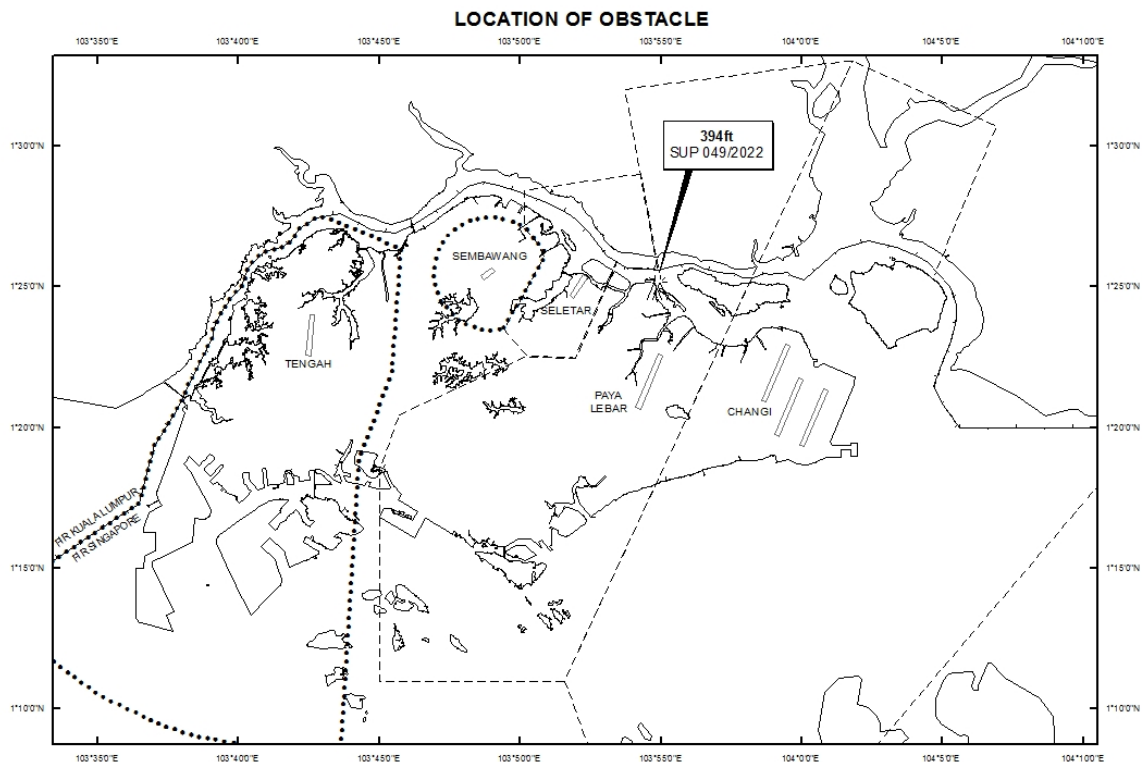

## AIP Supplement for Singapore

**AIP SUP  
049/2022**

Effective from 10 MAR 2022

/ 31 JAN 2023

Published on 10 MAR 2022

### PAYA LEBAR AIRPORT – CRANES

WIE/2301311559 seven luffer cranes and four topless cranes, height 394ft AMSL, erected at 012458N 1035450E (bearing 10.5 degrees, distance 3.69nm from Paya Lebar ARP - within Paya Lebar Control Zone). Cranes marked and lighted at night. (NOTAM A0788/22 dated 12/02/2022 is hereby superseded.)