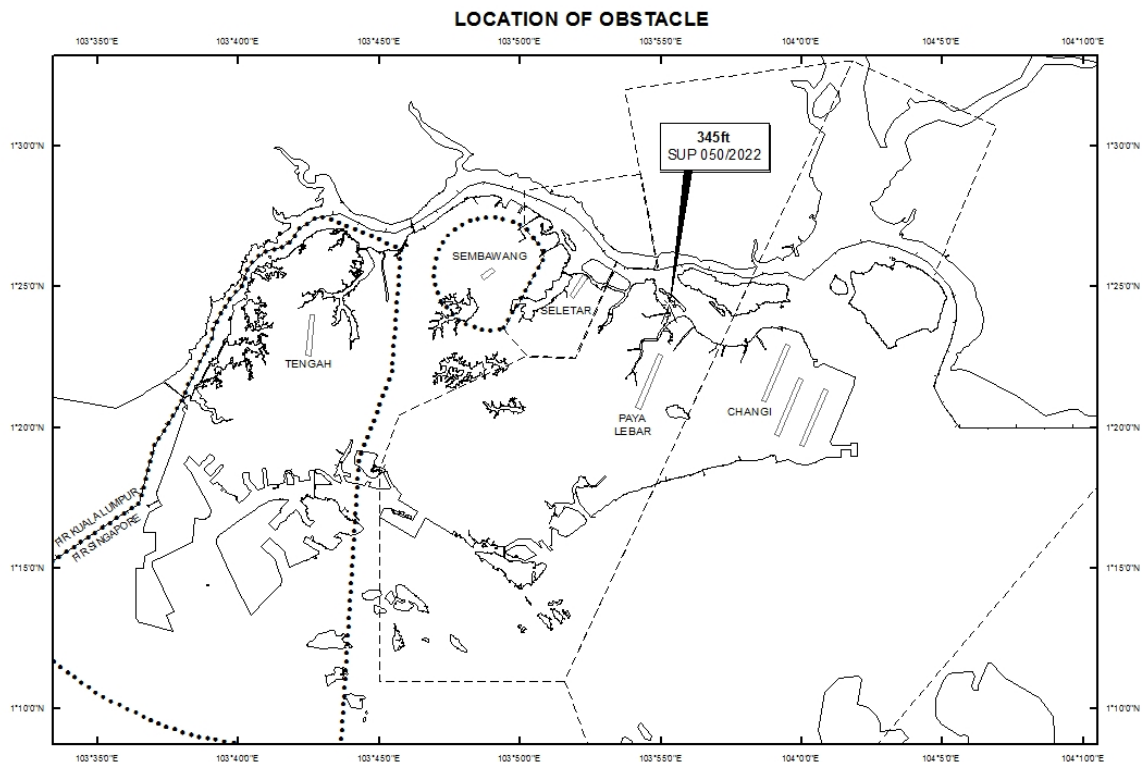

Email: caas_singaporeais@caas.gov.sgURL: www.caas.gov.sgURL: <https://aim-sg.caas.gov.sg>

AIP Supplement for Singapore

AIP SUP
050/2022

Effective from 10 MAR 2022

/ 14 SEP 2022

Published on 10 MAR 2022

PAYA LEBAR AIRPORT – LUFFING CRANE

WIE/2209141559 one luffing crane, height 345ft AMSL, erected at 012352N 1035517E (bearing 24 degrees, distance 2.75nm from Paya Lebar ARP - within Paya Lebar Control Zone). Crane marked and lighted at night. (NOTAM A0777/22 dated 10/02/2022 is hereby superseded.)