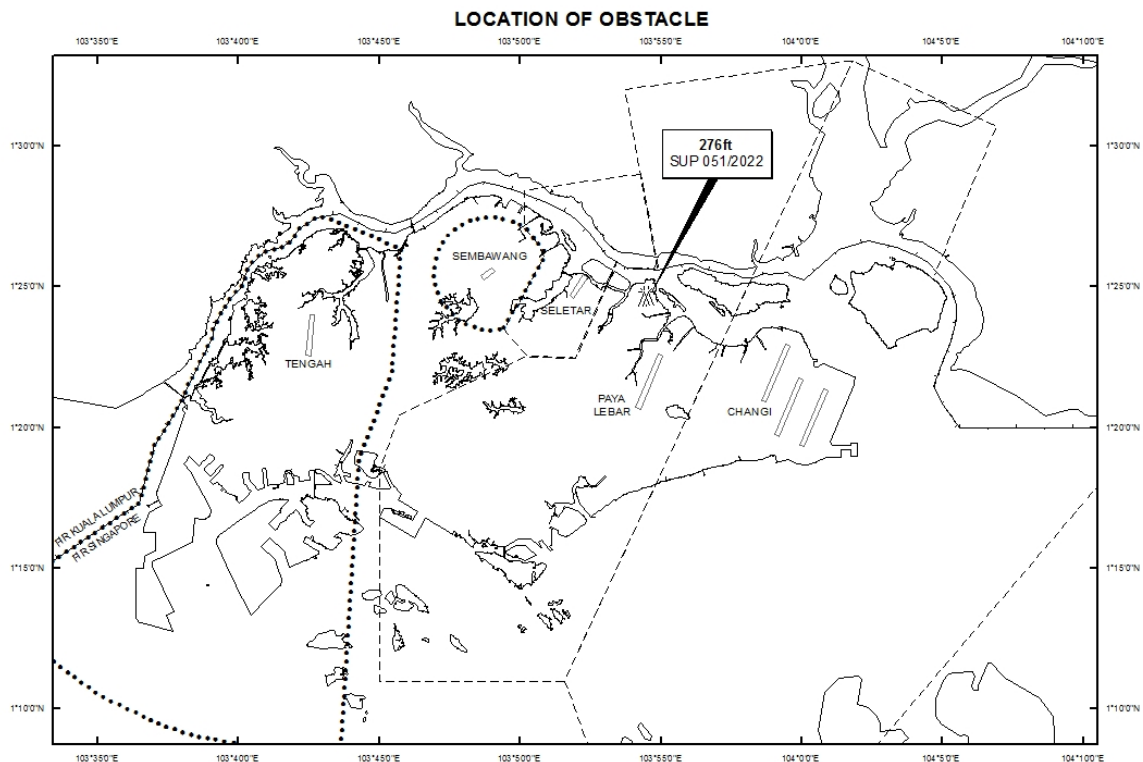

Email: caas_singaporeais@caas.gov.sgURL: www.caas.gov.sgURL: <https://aim-sg.caas.gov.sg>**AIP Supplement for
Singapore****AIP SUP
051/2022****Effective from 10 MAR 2022****/ 31 DEC 2023****Published on 10 MAR 2022****PAYA LEBAR AIRPORT – TOWER CRANES**

WIE/2312311559 five tower cranes, height 276ft AMSL, erected at 012423N 1035428E (bearing 5.5 degrees, distance 3.05nm from Paya Lebar ARP - within Paya Lebar Control Zone). Cranes marked and lighted at night. (NOTAM A0776/22 dated 10/02/2022 is hereby superseded.)