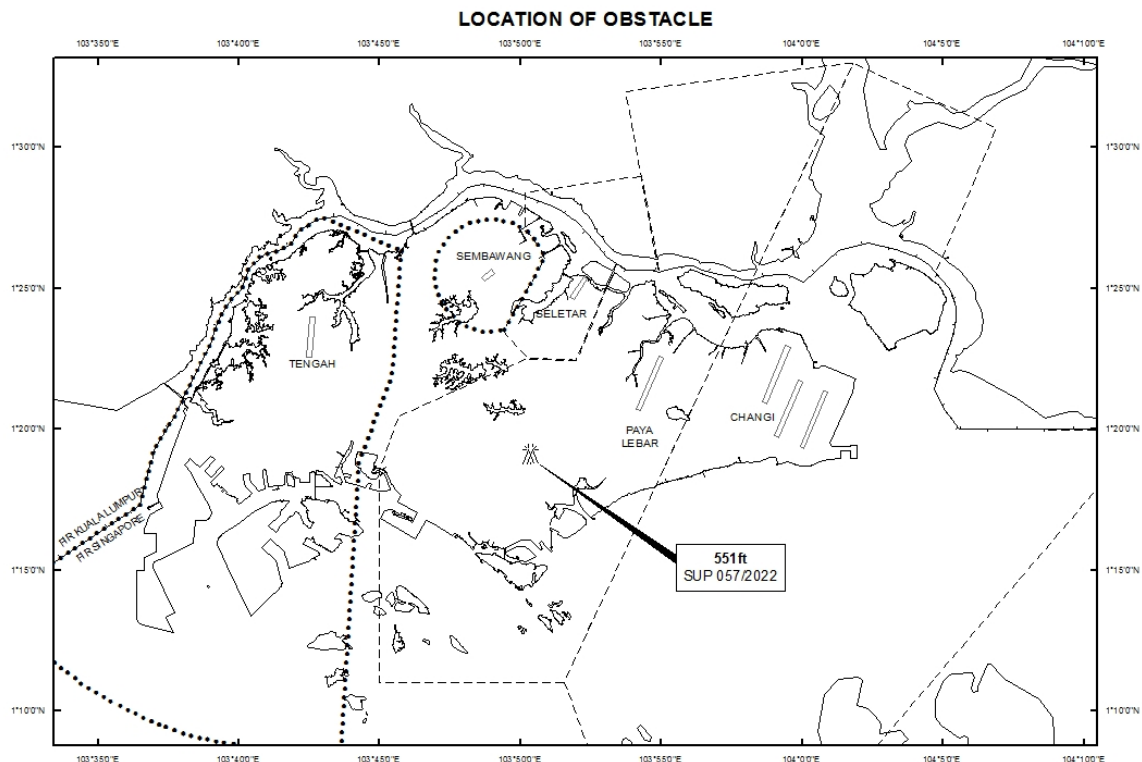

WIE/2303311559 two luffing cranes, height 551ft AMSL, erected at 011852N 1035022E (bearing 236.9 degrees, distance 4.54nm from Paya Lebar ARP - within Paya Lebar Control Zone). Cranes marked and lighted at night. (NOTAM A1733/22 dated 31/03/2022 is hereby superseded.)

PAGE INTENTIONALLY LEFT BLANK