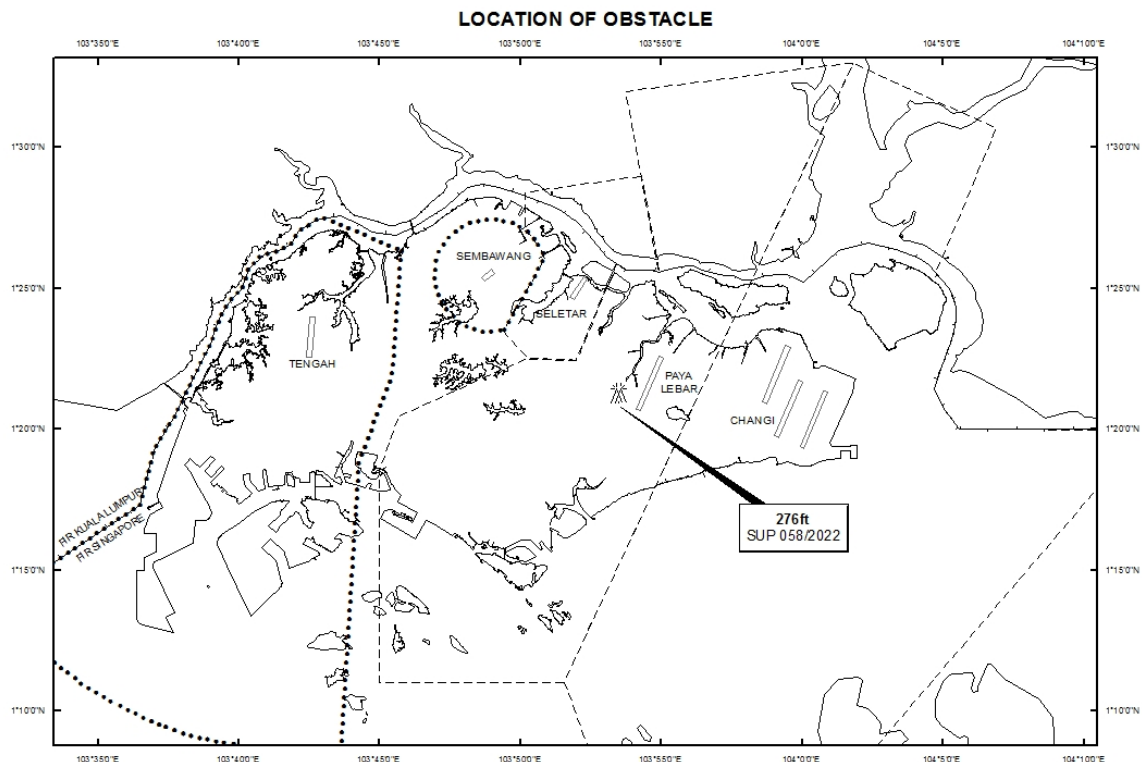

WIE/2309301559 four mobile cranes, height 276ft AMSL, erected at 012101N 1035329E (bearing 244.4 degrees, distance 0.76nm from Paya Lebar ARP - within Paya Lebar Control Zone). Cranes marked and lighted at night. (NOTAM A1648/22 dated 29/03/2022 is hereby superseded.)