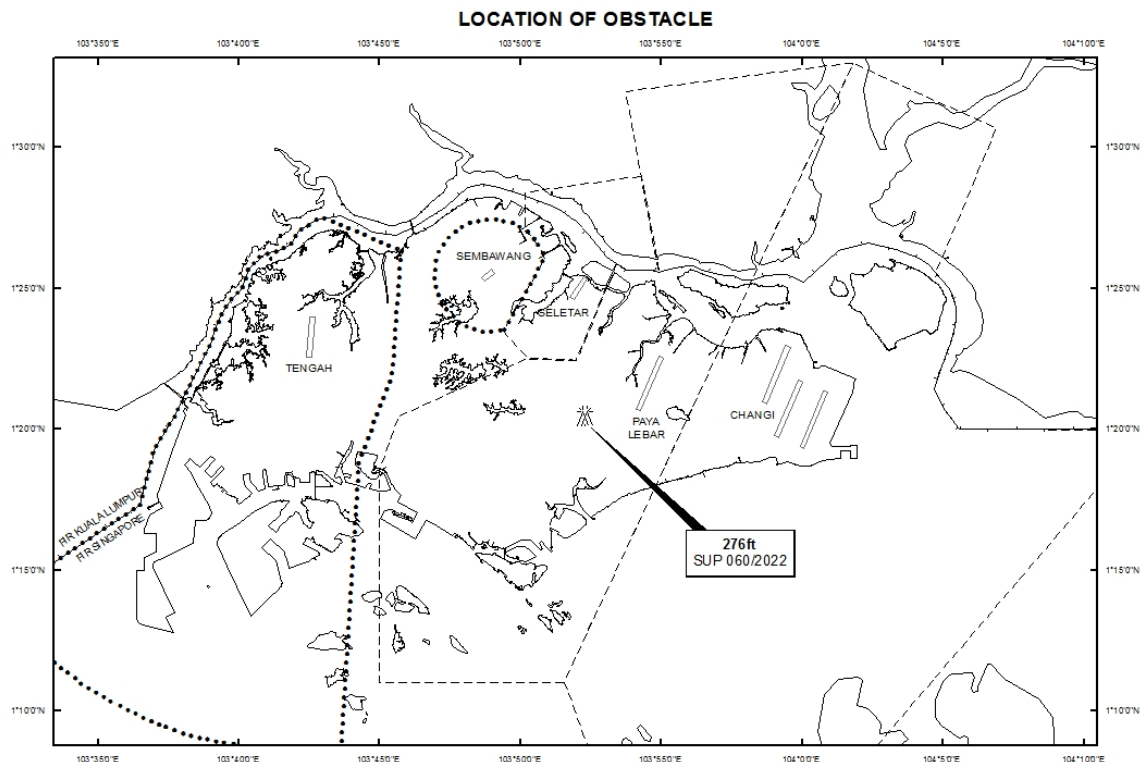

WIE/2303311559 one topless crane and five luffer cranes, height 276ft AMSL, erected at 012012N 1035218E (bearing 238.5 degrees, distance 2.19nm from Paya Lebar ARP - within Paya Lebar Control Zone). Cranes marked and lighted at night. (NOTAM A1646/22 dated 29/03/2022 is hereby superseded.)