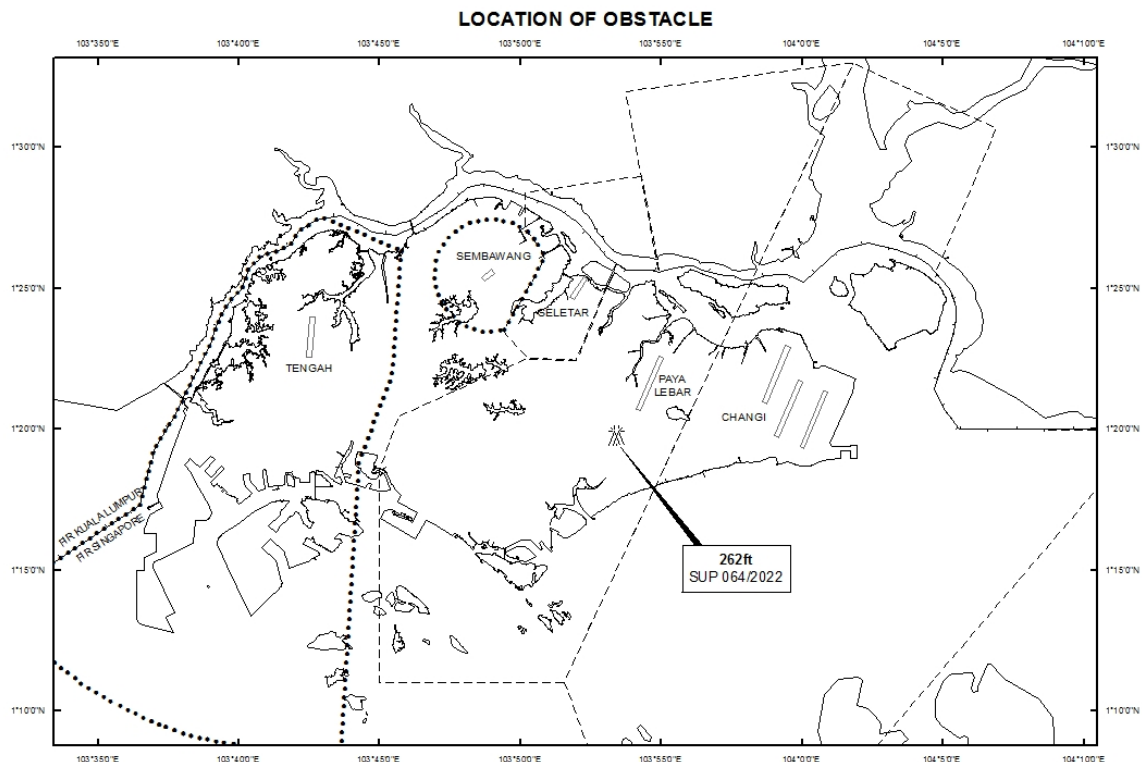

Email: caas_singaporeais@caas.gov.sgURL: www.caas.gov.sgURL: <https://aim-sg.caas.gov.sg>

AIP Supplement for Singapore

AIP SUP
064/2022

Effective from 12 APR 2022

/ 30 SEP 2022

Published on 12 APR 2022

PAYA LEBAR AIRPORT – MOBILE CRANES

WIE/2209301559 two mobile cranes, height 262ft AMSL, erected at 011931N 1035325E (bearing 202.5 degrees, distance 1.98nm from Paya Lebar ARP - within Paya Lebar Control Zone). Cranes marked and lighted at night. (NOTAM A1584/22 dated 26/03/2022 is hereby superseded.)