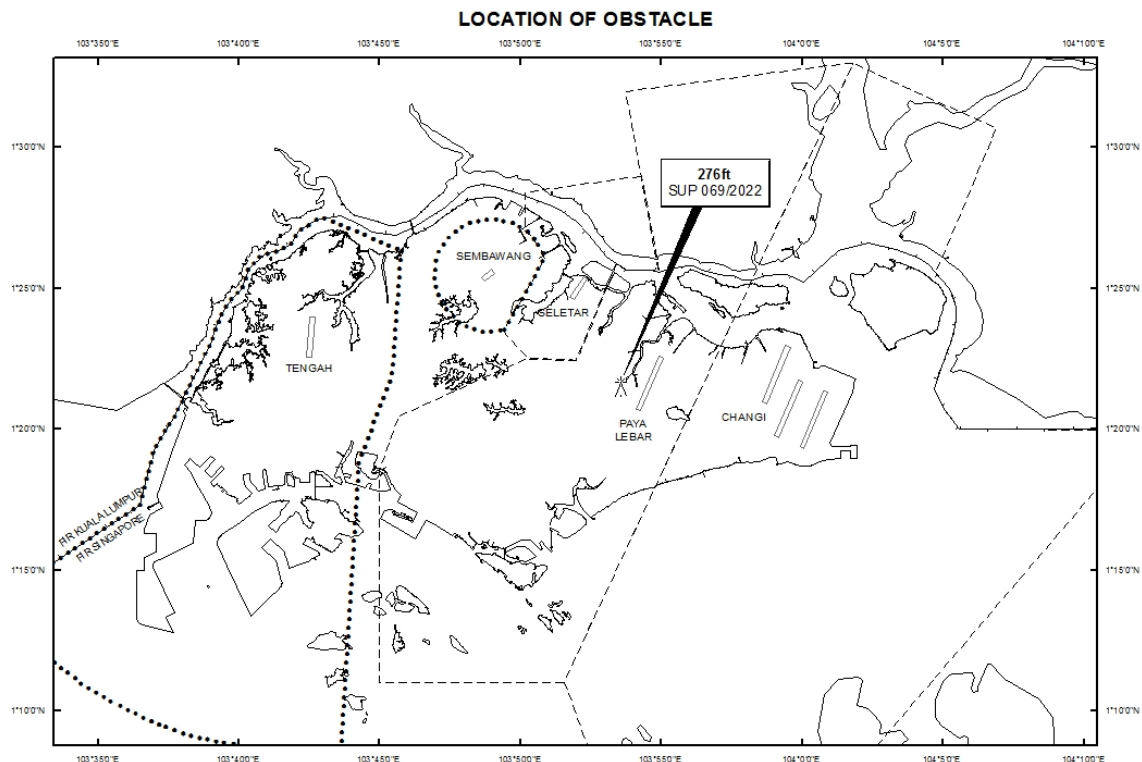

Email: caas_singaporeais@caas.gov.sgURL: www.caas.gov.sgURL: <https://aim-sg.caas.gov.sg>

AIP Supplement for Singapore

AIP SUP
069/2022

Effective from 12 APR 2022

/ 01 MAR 2023

Published on 12 APR 2022

PAYA LEBAR AIRPORT – LUFFING CRANE

WIE/2303011559 one luffing crane, height 276ft AMSL, erected at 012115N 1035334E (bearing 261.4 degrees, distance 0.62nm from Paya Lebar ARP - within Paya Lebar Control Zone). Crane marked and lighted at night. (NOTAM A1199/22 dated 03/03/2022 is hereby superseded.)