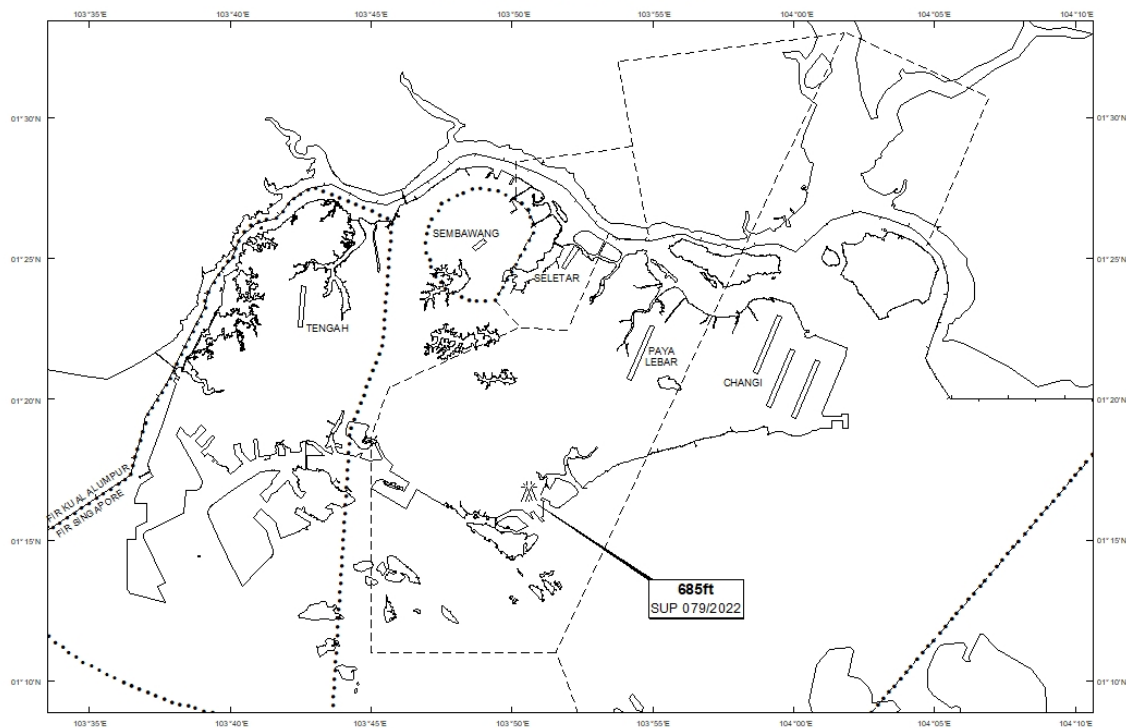

Email: caas_singaporeais@caas.gov.sgURL: www.caas.gov.sgURL: <https://aim-sg.caas.gov.sg>

AIP Supplement for Singapore

**AIP SUP
079/2022**

Effective from 02 JUN 2022

/ 30 MAY 2023

Published on 02 JUN 2022

PAYA LEBAR AIRPORT – LUFFING CRANES

WIE/2305301559 four luffing cranes, height 685ft AMSL, erected at 011626N 1035036E (bearing 216 degrees, distance 6.07nm from Paya Lebar ARP - within Paya Lebar Control Zone). Cranes marked and lighted at night. (NOTAM A2805/22 dated 25/05/2022 is hereby superseded.)

LOCATION OF OBSTACLES

PAGE INTENTIONALLY LEFT BLANK