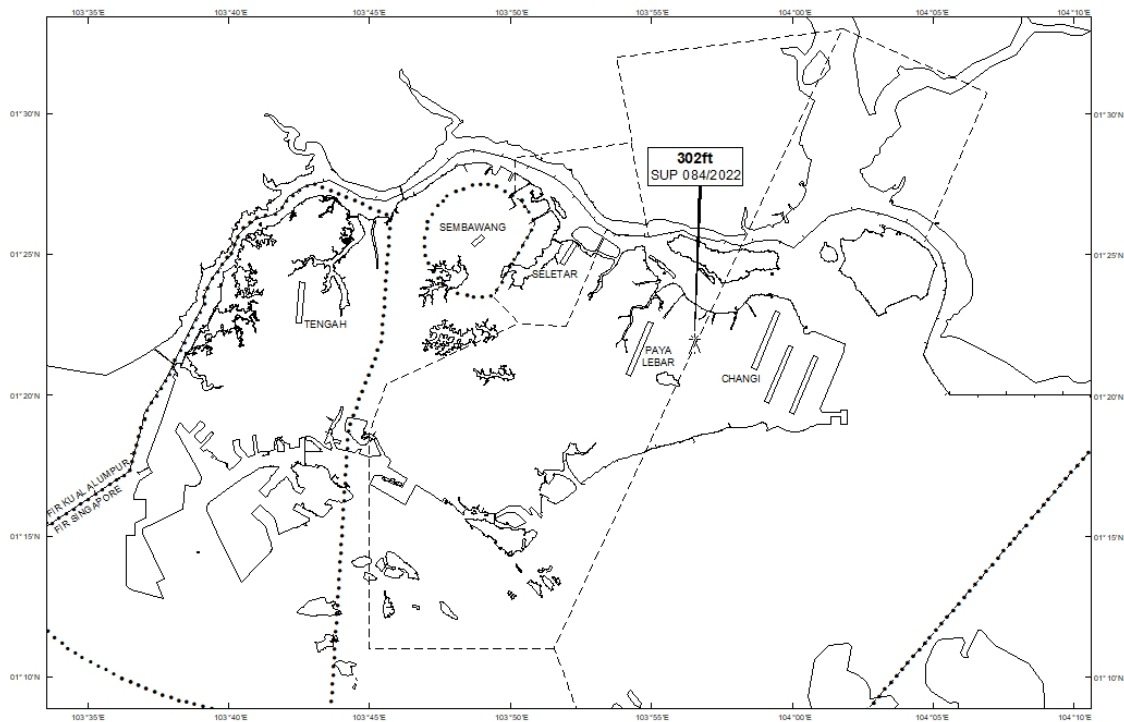

Email: caas_singaporeais@caas.gov.sgURL: www.caas.gov.sgURL: <https://aim-sg.caas.gov.sg>**AIP Supplement for
Singapore****AIP SUP
084/2022****Effective from 07 JUL 2022****/ 13 DEC 2022****Published on 07 JUL 2022****PAYA LEBAR AIRPORT – MOBILE CRANE**

WIE/2212131559 one mobile crane, height 302ft AMSL, erected at 012150N 1035633E (bearing 78.4 degrees, distance 2.43nm from Paya Lebar ARP - within Paya Lebar Control Zone). Crane marked and lighted at night. (NOTAM A2971/22 dated 22/06/2022 is hereby superseded.)

LOCATION OF OBSTACLES

PAGE INTENTIONALLY LEFT BLANK