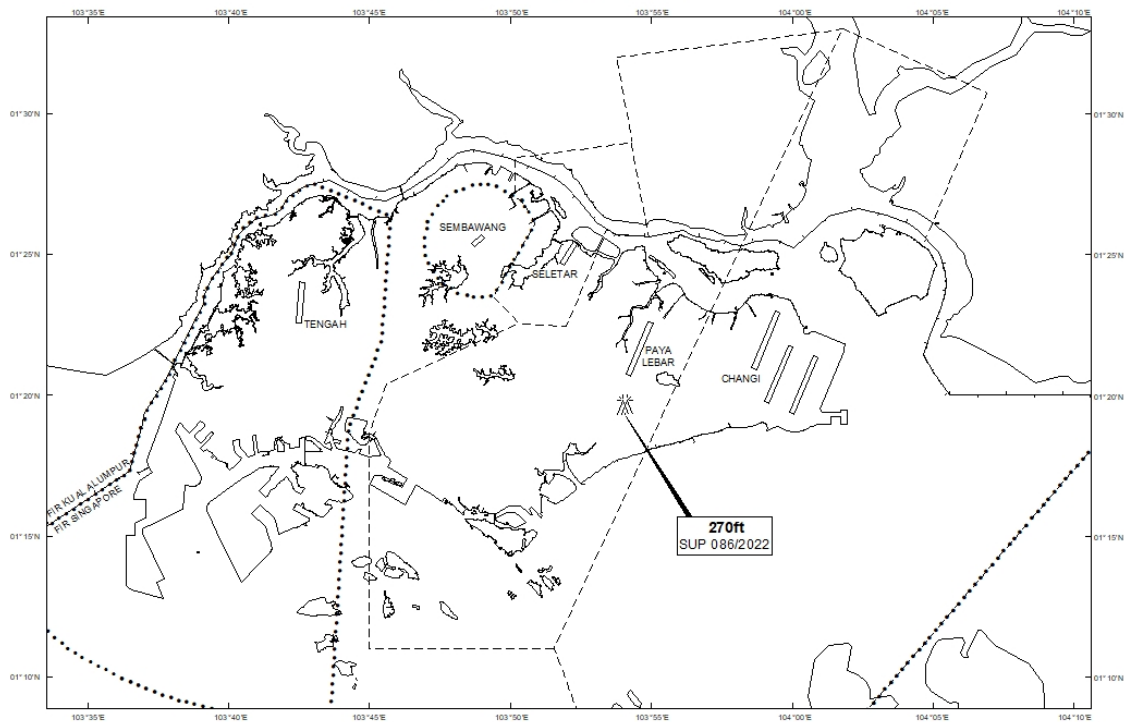

WIE/2306211559 six mobile cranes, height 270ft AMSL, erected at 011940N 1035403E (bearing 184 degrees, distance 1.68nm from Paya Lebar ARP - within Paya Lebar Control Zone). Cranes marked and lighted at night. (NOTAM A2964/22 dated 21/06/2022 is hereby superseded.)

LOCATION OF OBSTACLES

PAGE INTENTIONALLY LEFT BLANK