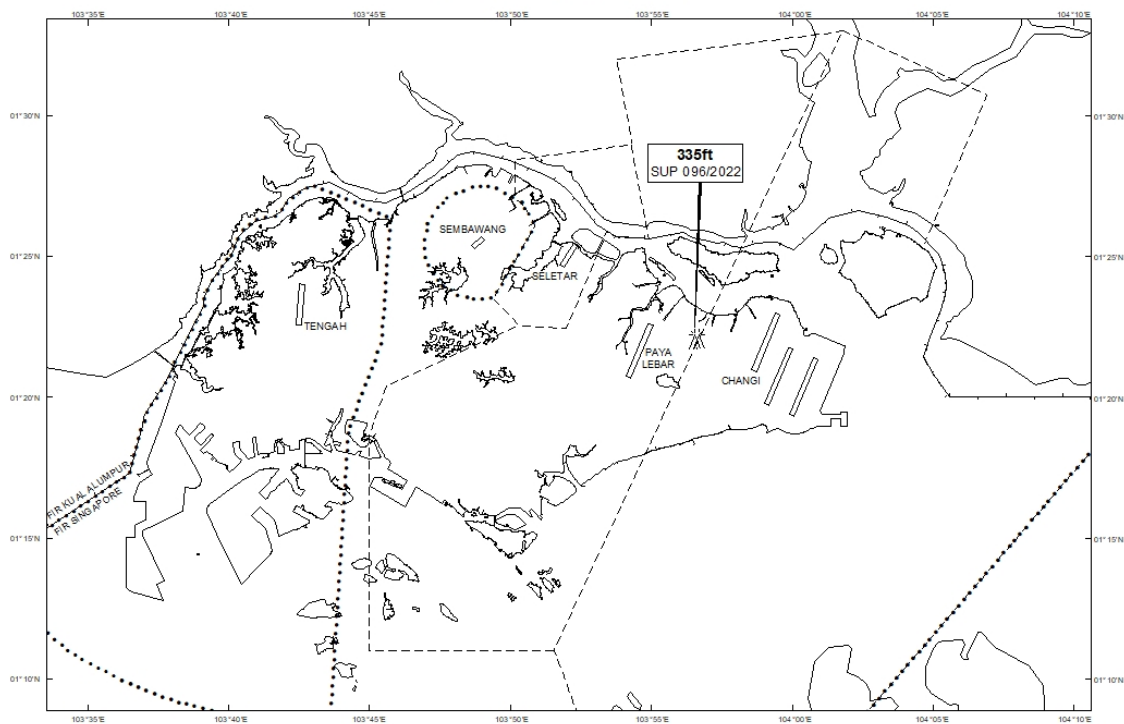

WIE/2306211559 two mobile cranes, height 335ft AMSL, erected at 012202N 1035636E (bearing 74.4 degrees, distance 2.51nm from Paya Lebar ARP - within Paya Lebar Control Zone). Cranes marked and lighted at night. (NOTAM A2925/22 dated 18/06/2022 is hereby superseded.)

**LOCATION OF OBSTACLES**

*PAGE INTENTIONALLY LEFT BLANK*