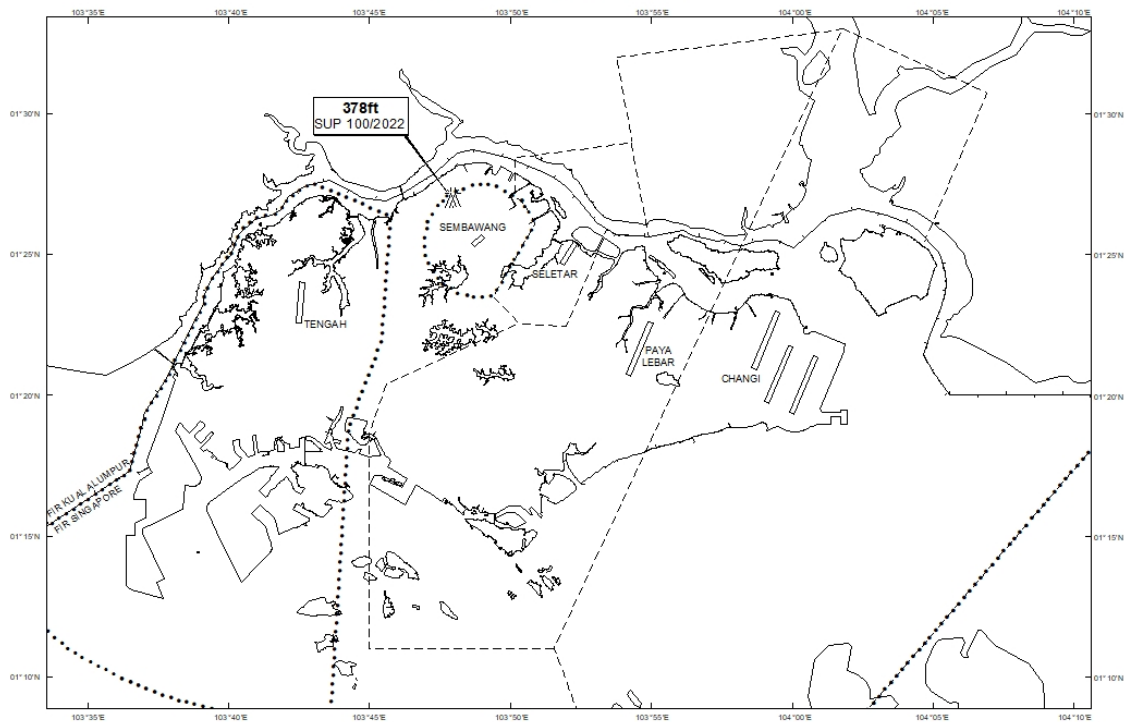

Email: caas_singaporeais@caas.gov.sgURL: www.caas.gov.sgURL: <https://aim-sg.caas.gov.sg>**AIP Supplement for
Singapore****AIP SUP
100/2022****Effective from 07 JUL 2022****/ 03 JUN 2023****Published on 07 JUL 2022****SEMBAWANG AERODROME – MOBILE CRANES**

WIE/2306031559 two mobile cranes, height 378ft AMSL, erected at 012700N 1034758E (bearing 324.2 degrees, distance 1.71nm from Sembawang ARP - within Sembawang Aerodrome Traffic Zone). Cranes marked and lighted at night. (NOTAM A2902/22 dated 14/06/2022 is hereby superseded.)

LOCATION OF OBSTACLES

PAGE INTENTIONALLY LEFT BLANK